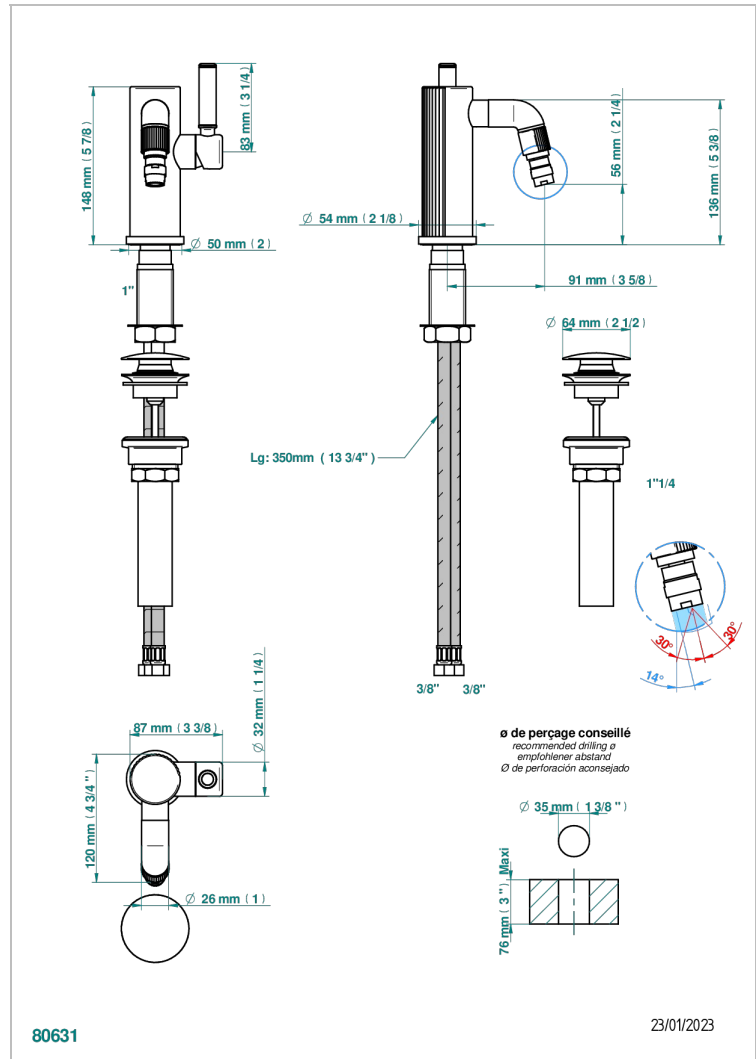

# ESTRELA WITH LEVER HANDLES

U3K-6504/US

Single lever bidet faucet with drain