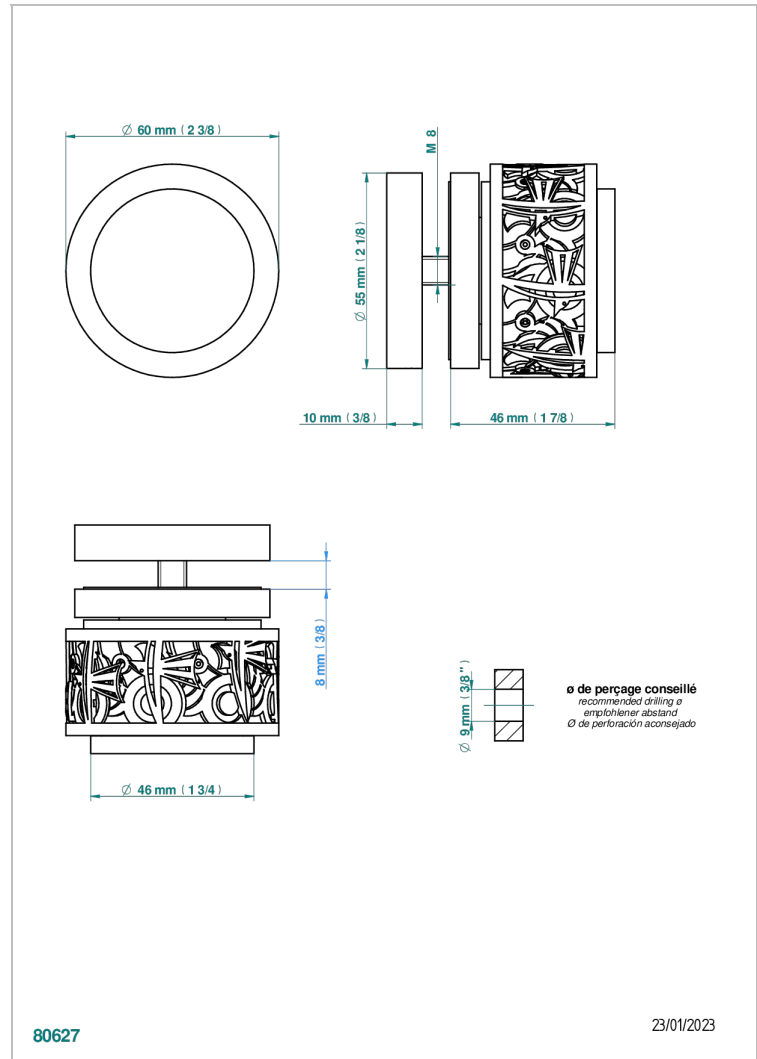

# NEW PARADISE

U5P-639V

Large knob

## CHARACTERISTIC

- New Paradise
- Large knob