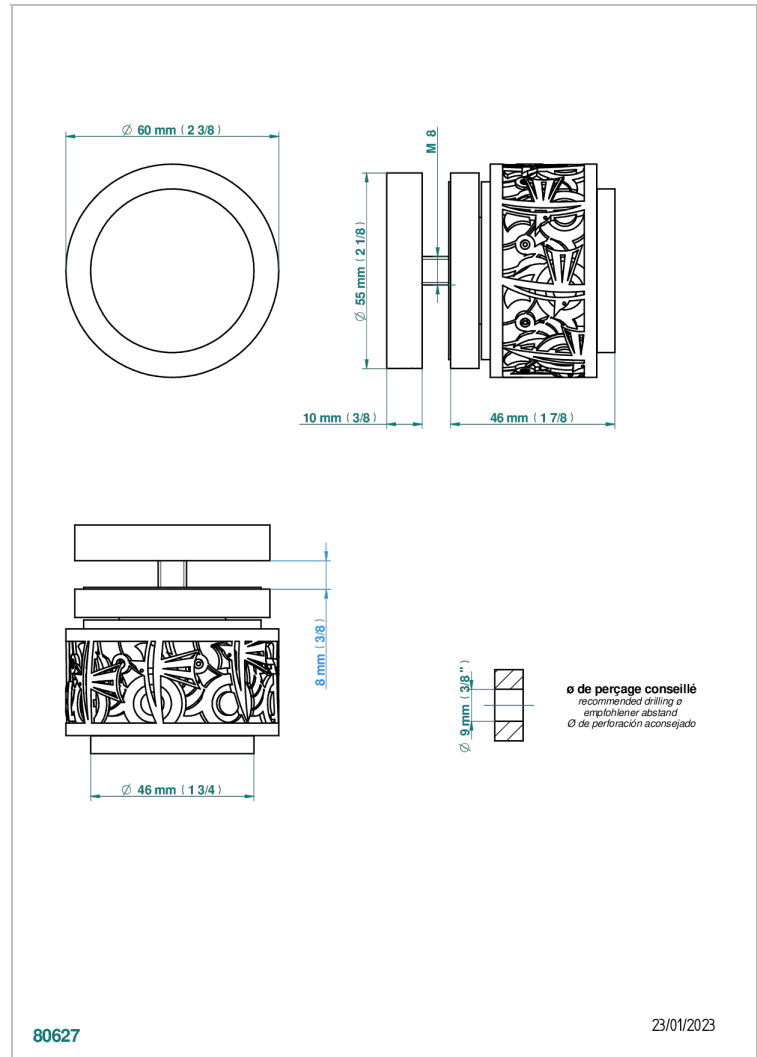

# NEW PARADISE

U5P-639V

Large door knob

THG<sup>®</sup>  
PARIS

## CHARACTERISTIC

- New Paradise
- Large door knob

## AVAILABLE FINITIONS

Antique nickel - H28  
Black ceram - D30  
Blush PVD - H62  
Brass color PVD - H49  
Brown bronze color PVD - F33  
Gold color PVD - H52

Graphite PVD - H64  
Lacquered light bronze - D01  
Matt Umber PVD - H67  
Matt blush PVD - H60  
Matt brass color PVD - H50  
Matt brown bronze color PVD - F34