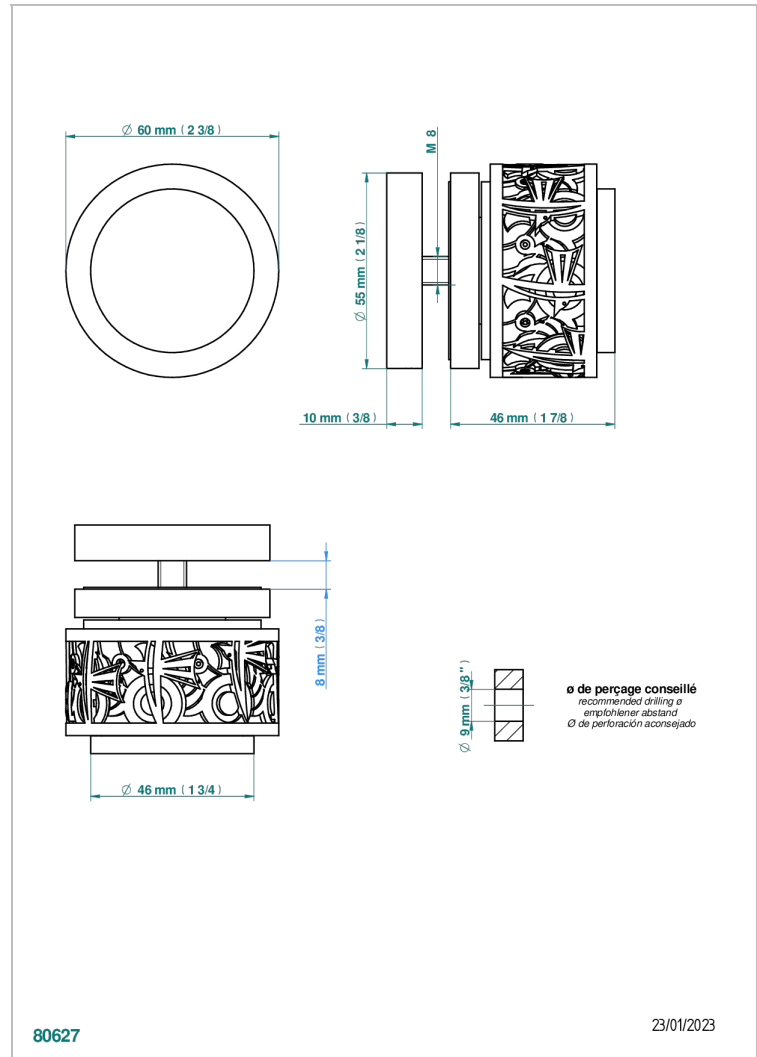

NEW PARADISE

U5P-639V

Großer Knopf

THG[®]
PARIS

EIGENSCHAFTEN

- New Paradise
- Großer Knopf

VERFÜGBARE OBERFLÄCHEN

Altnickel - H28
Blassgold matt unlackiert - F31
Bronze hell - D01
Chrom - A02
Chrom matt - C02
Gold - F01

Gold matt - F07
Mattschwarz keramik - D30
Nickel matt - C01
Pvd blush - H62
Pvd blush matt - H60
Pvd bronze braun - F33

Pvd bronze braun matt - F34
Pvd gold - H52
Pvd gold matt - H53
Pvd graphite - H64
Pvd graphite matt - H65
Pvd messing - H49

Pvd messing matt - H50
Pvd nickel - H55
Pvd nickel matt - H56
Pvd umber - H66
Pvd umber matt - H67
Silbernickel - B01