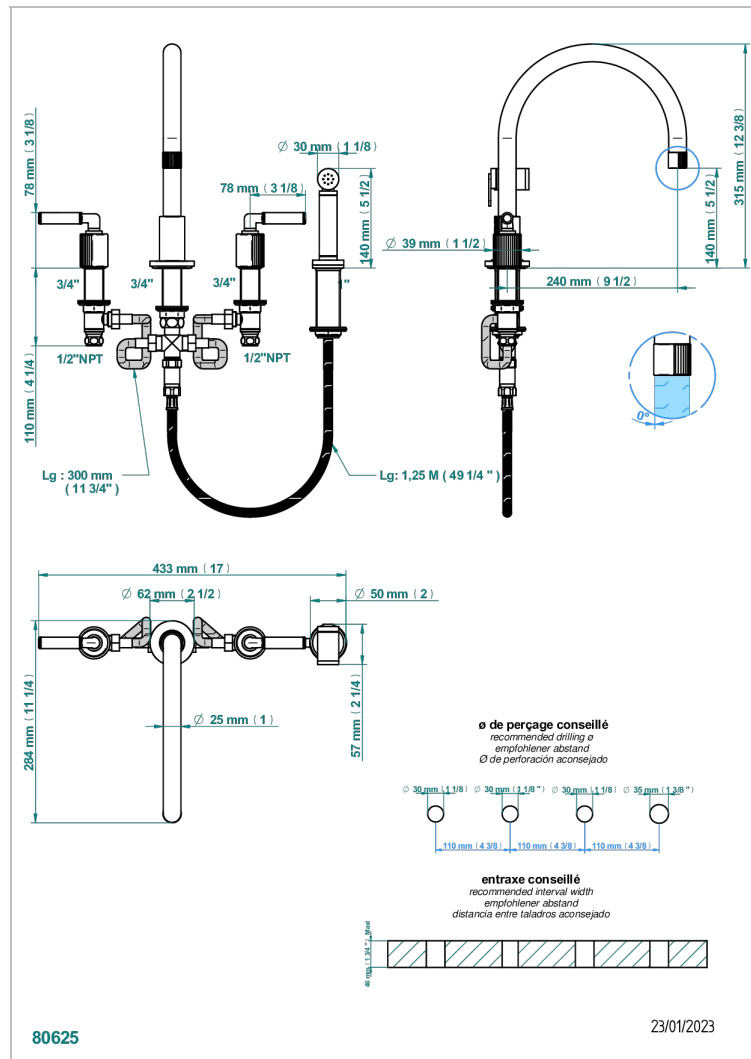

ESTRELA WITH LEVER HANDLES

U3K-4211/US

Three hole kitchen faucet with side spray

CHARACTERISTIC

- Estrela with lever handles
- Three hole kitchen faucet with side spray

AVAILABLE FINITIONS

Black ceram - D30
Blush PVD - H62
Brass color PVD - H49
Brown bronze color PVD - F33
Chrome polished - A02
Gold color PVD - H52

Natural smoked Brass - A13
Nickel antique / Sovereign - H28
Nickel color PVD - H55
Nickel polished - B01
Polished chrome with gold inlay - GA1
Soft gold - F30

Soft matt gold - F31
Umber PVD - H66