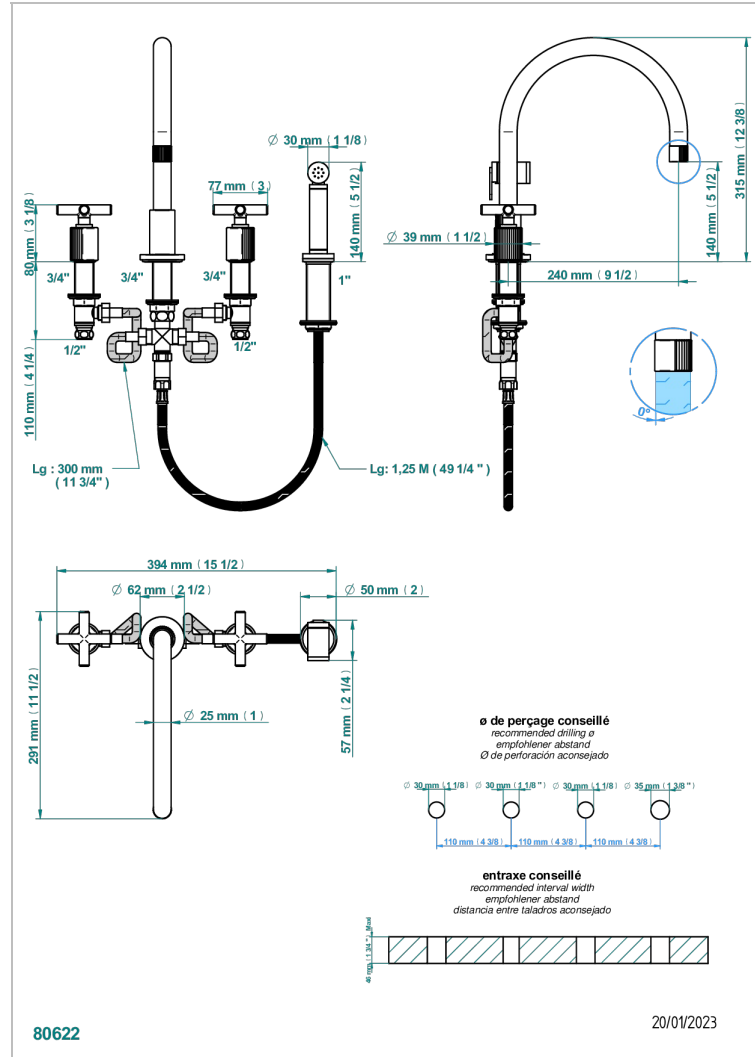

# ESTRELA

U3J-4211/US

Three hole kitchen faucet with side spray

## CHARACTERISTIC

- Estrela
- Three hole kitchen faucet with side spray