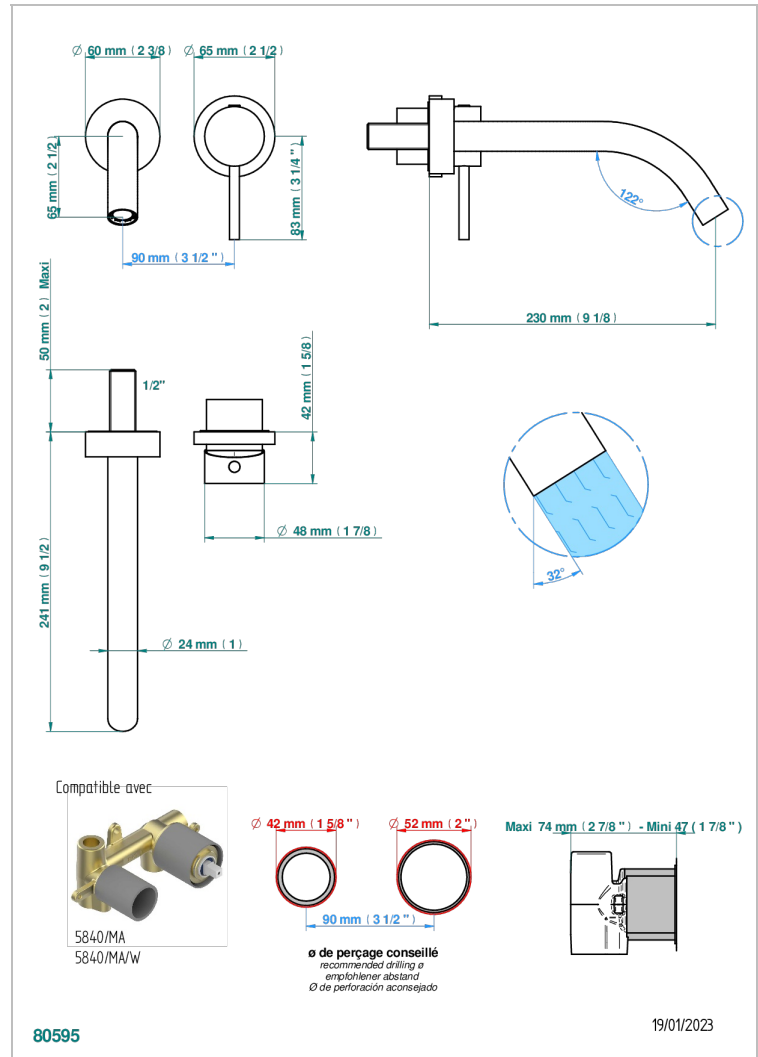

NEW PARADISE

U5P-6541B

THG[®]
PARIS

Trim only for Built-in basin mixer with spout (two x 1/2" inlets and one 1/2" outlet), without waste

CARACTERÍSTICAS

- New Paradise
- Trim only for Built-in basin mixer with spout (two x 1/2" inlets and one 1/2" outlet), without waste

PRODUCTOS RELACIONADOS

- Ref. G00-5840/MAUS Rough parts for concealed wall-mounted mixer with 1/2" outlet

ACABADOS DISPONIBLES

Bronce claro - D01
Cerámica negra mate - D30
Cromo - A02
Cromo mate - C02
Dorado - F01
Dorado mate - F07