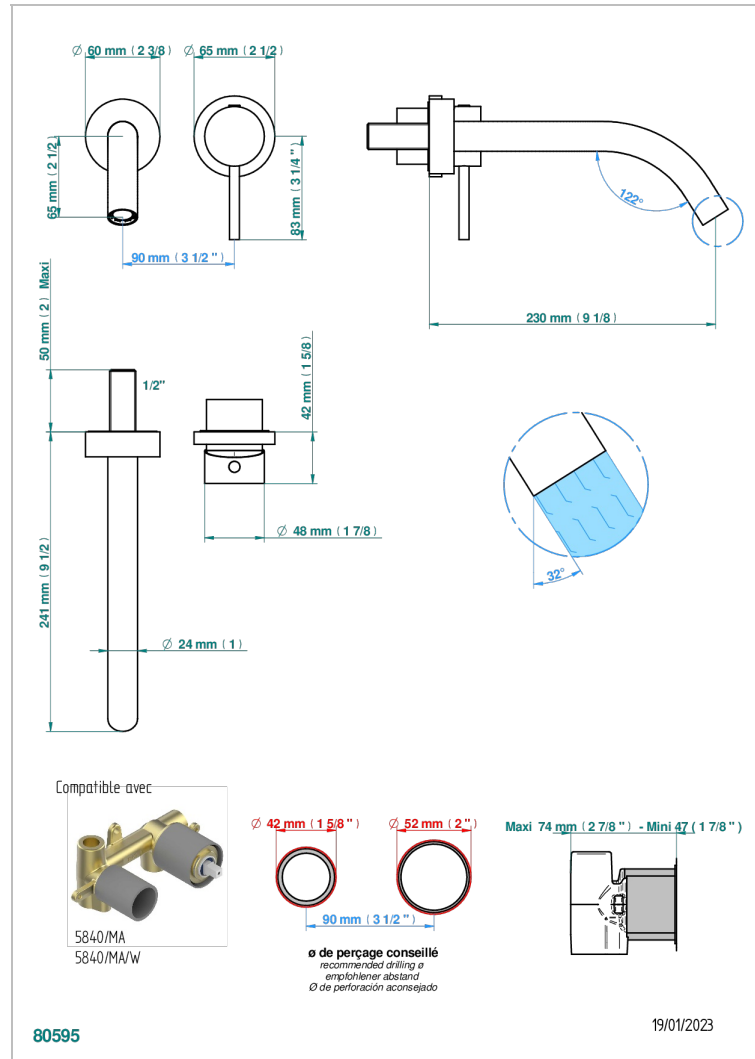

NEW PARADISE

U5P-6541B

THG[®]
PARIS

Trim only for Built-in basin mixer with spout (two x 1/2" inlets and one 1/2" outlet), without waste

CHARACTERISTIC

- New Paradise
- Trim only for Built-in basin mixer with spout (two x 1/2" inlets and one 1/2" outlet), without waste

RELATED SKU'S

- Ref. G00-5840/MAUS Rough parts for concealed wall-mounted mixer with 1/2" outlet

AVAILABLE FINITIONS

Black ceram - D30
Blush PVD - H62
Brass color PVD - H49
Brown bronze color PVD - F33
Chrome polished - A02
Gold color PVD - H52