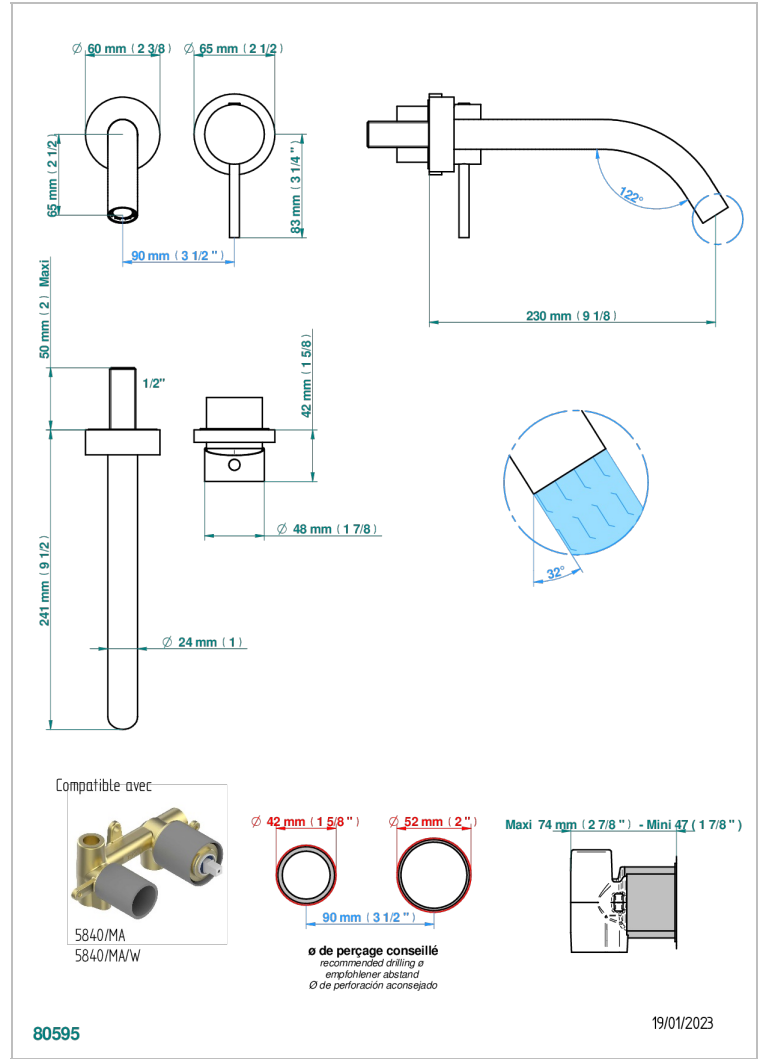

# NEW PARADISE

U5P-6541B

THG<sup>®</sup>  
PARIS

Trim only for Built-in basin mixer with spout (two x 1/2" inlets and one 1/2" outlet), without waste

## CHARACTERISTIC

- New Paradise
- Trim only for Built-in basin mixer with spout (two x 1/2" inlets and one 1/2" outlet), without waste

## RELATED SKU'S

- Ref. G00-5840/MA/W Rough parts for concealed wall-mounted mixer with 1/2" outlet, for WC douche - WRAS approved