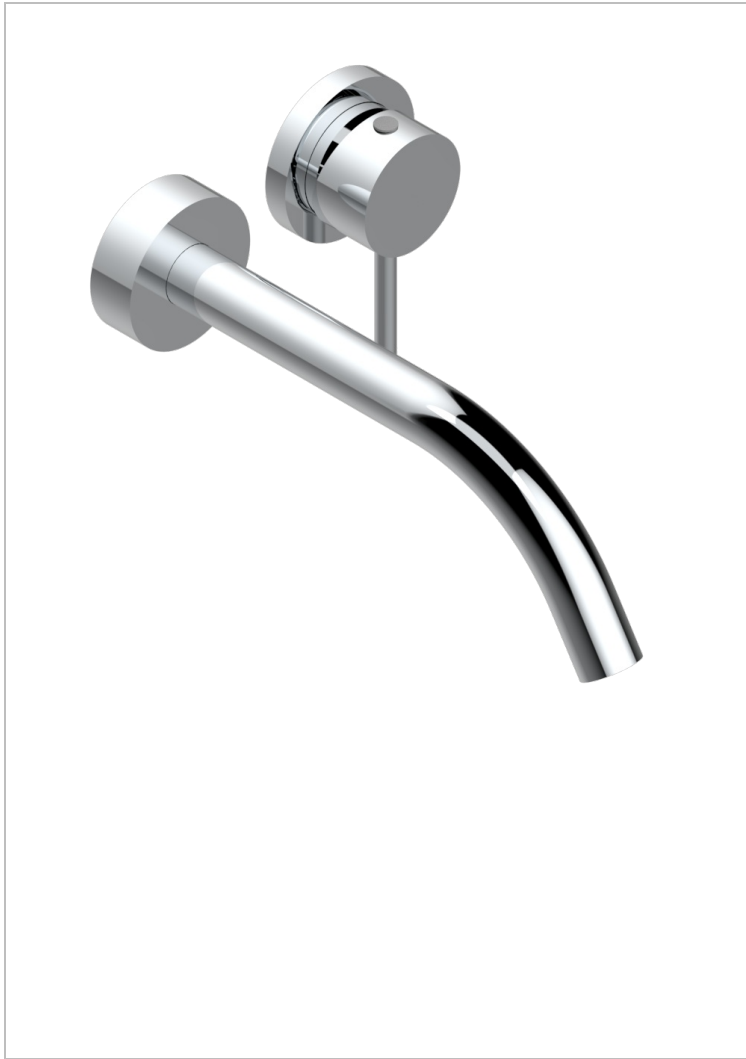

# NEW PARADISE

U5P-6541B

THG<sup>®</sup>  
PARIS

Trim only for Built-in basin mixer with spout (two x 1/2" inlets and one 1/2" outlet), without waste

## CHARACTERISTIC

- New Paradise
- Trim only for Built-in basin mixer with spout (two x 1/2" inlets and one 1/2" outlet), without waste

## RELATED SKU'S

- Ref. G00-5840/MA/W Rough parts for concealed wall-mounted mixer with 1/2" outlet, for WC douche - WRAS approved

## AVAILABLE FINITIONS

Antique nickel - H28  
Black ceram - D30  
Blush PVD - H62  
Brass color PVD - H49  
Brown bronze color PVD - F33  
Gold color PVD - H52

Graphite PVD - H64  
Lacquered light bronze - D01  
Matt Umber PVD - H67  
Matt blush PVD - H60  
Matt brass color PVD - H50  
Matt brown bronze color PVD - F34