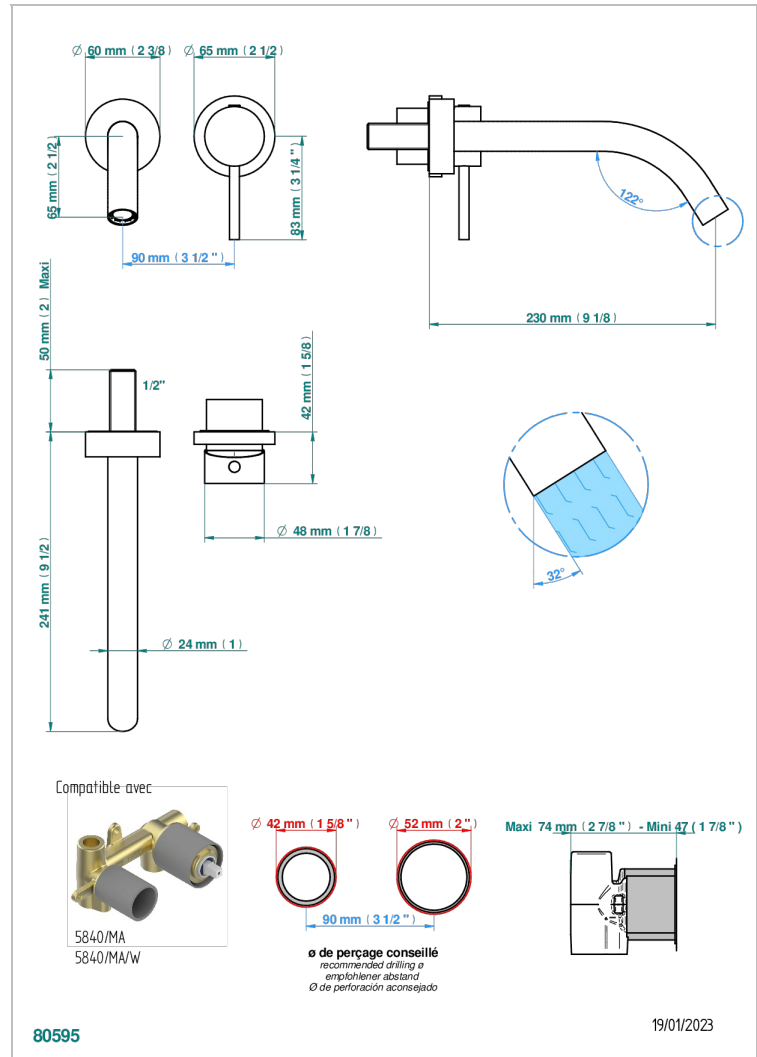

# NEW PARADISE

U5P-6541B

THG<sup>®</sup>  
PARIS

Trim only for Built-in basin mixer with spout (two x 1/2" inlets and one 1/2" outlet), without waste

## CARACTERÍSTICAS

- New Paradise
- Trim only for Built-in basin mixer with spout (two x 1/2" inlets and one 1/2" outlet), without waste

## PRODUCTOS RELACIONADOS

- Ref. G00-5840/MA Parte empotrada para mezclador mural con salida hembra 1/2