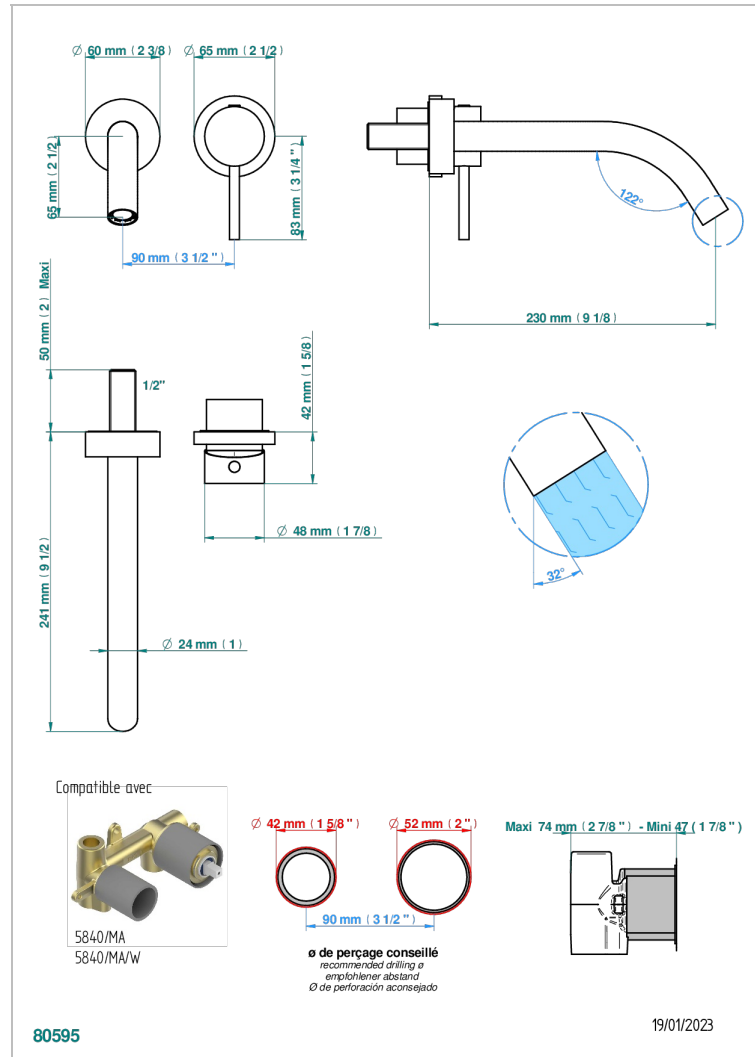

NEW PARADISE

U5P-6541B

THG
PARIS

Trim only for Built-in basin mixer with spout (two x 1/2" inlets and one 1/2" outlet), without waste

CHARACTERISTIC

- New Paradise
- Trim only for Built-in basin mixer with spout (two x 1/2" inlets and one 1/2" outlet), without waste

RELATED SKU'S

- Ref. G00-5840/MA Rough parts for concealed wall-mounted mixer with 1/2" outlet

AVAILABLE FINITIONS

Antique nickel - H28
Black ceram - D30
Blush PVD - H62
Brass color PVD - H49
Brown bronze color PVD - F33
Gold color PVD - H52