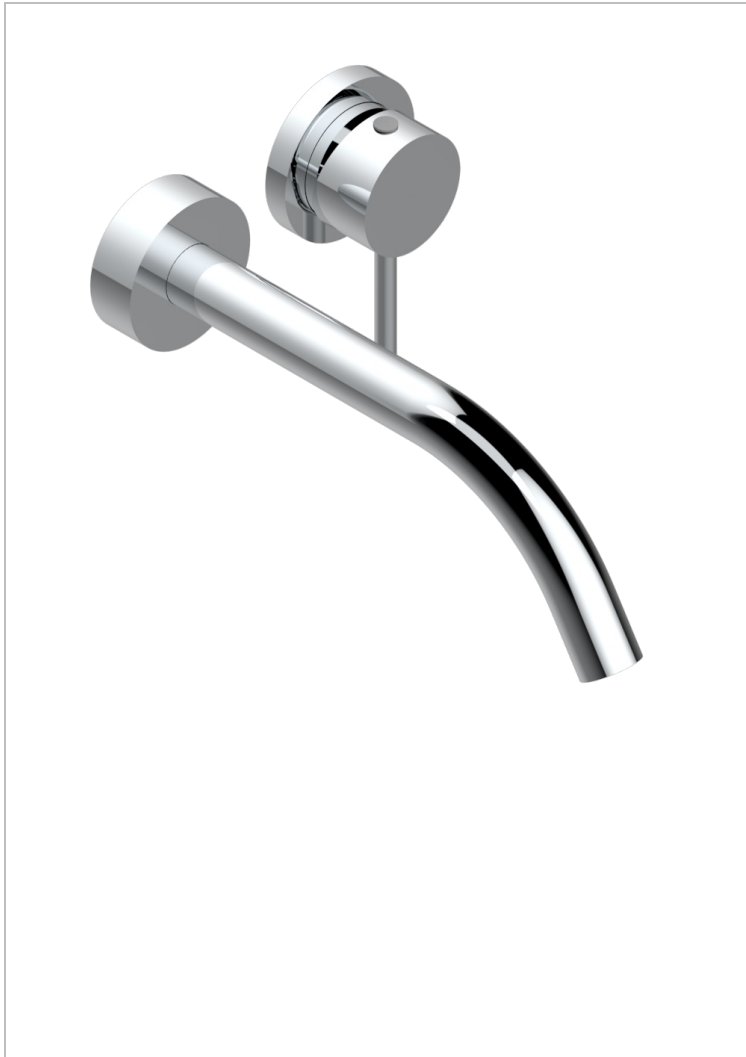

NEW PARADISE

U5P-6541B

THG
PARIS

Trim only for Built-in basin mixer with spout (two x 1/2" inlets and one 1/2" outlet), without waste

CHARACTERISTIC

- New Paradise
- Trim only for Built-in basin mixer with spout (two x 1/2" inlets and one 1/2" outlet), without waste

RELATED SKU'S

- Ref. G00-5840/MA Rough parts for concealed wall-mounted mixer with 1/2" outlet

AVAILABLE FINITIONS

Antique nickel - H28
Black ceram - D30
Blush PVD - H62
Brass color PVD - H49
Brown bronze color PVD - F33
Gold color PVD - H52

Nickel color PVD - H55
Polished chrome (color finish) - A02
Polished gold (color finish) - F01
Polished nickel - B01
Soft matt gold - F31
Umber PVD - H66