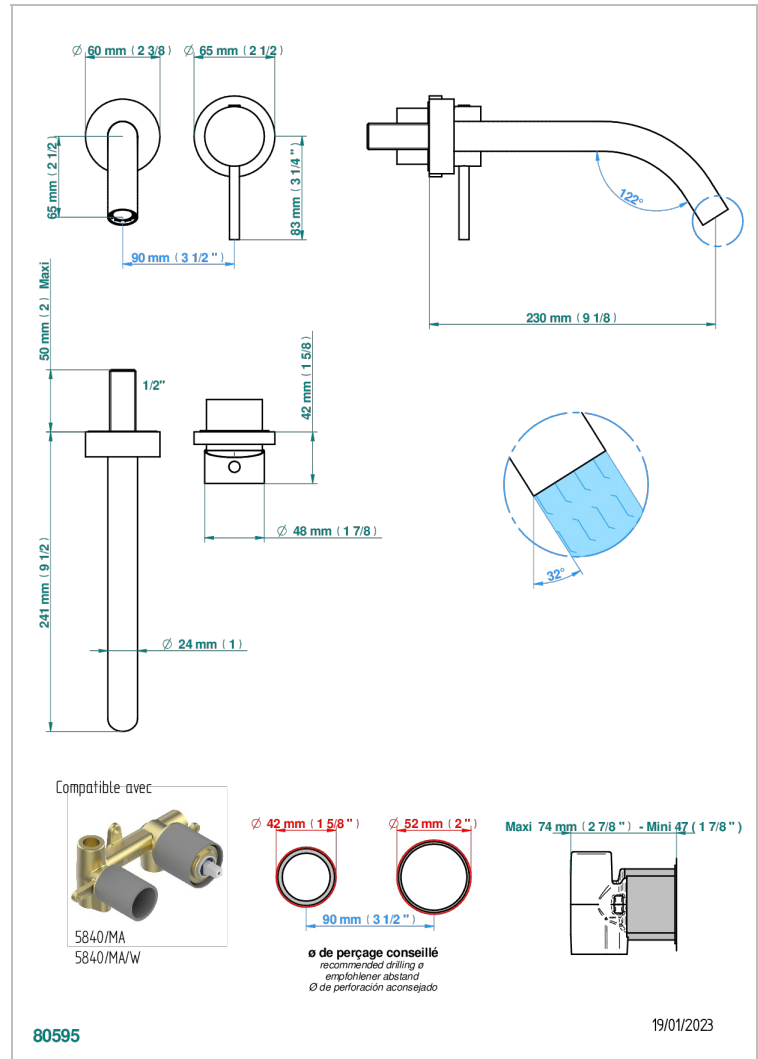

NEW PARADISE

U5P-6541B

THG[®]
PARIS

Trim only for Built-in basin mixer with spout (two x 1/2" inlets and one 1/2" outlet), without waste

CARACTERÍSTICAS

- New Paradise
- Trim only for Built-in basin mixer with spout (two x 1/2" inlets and one 1/2" outlet), without waste

PRODUCTOS RELACIONADOS

- Ref. G00-5840/MA Parte empotrada para mezclador mural con salida hembra 1/2

ACABADOS DISPONIBLES

Bronce claro - D01
Cerámica negra mate - D30
Cromo - A02
Cromo mate - C02
Dorado - F01
Dorado mate - F07