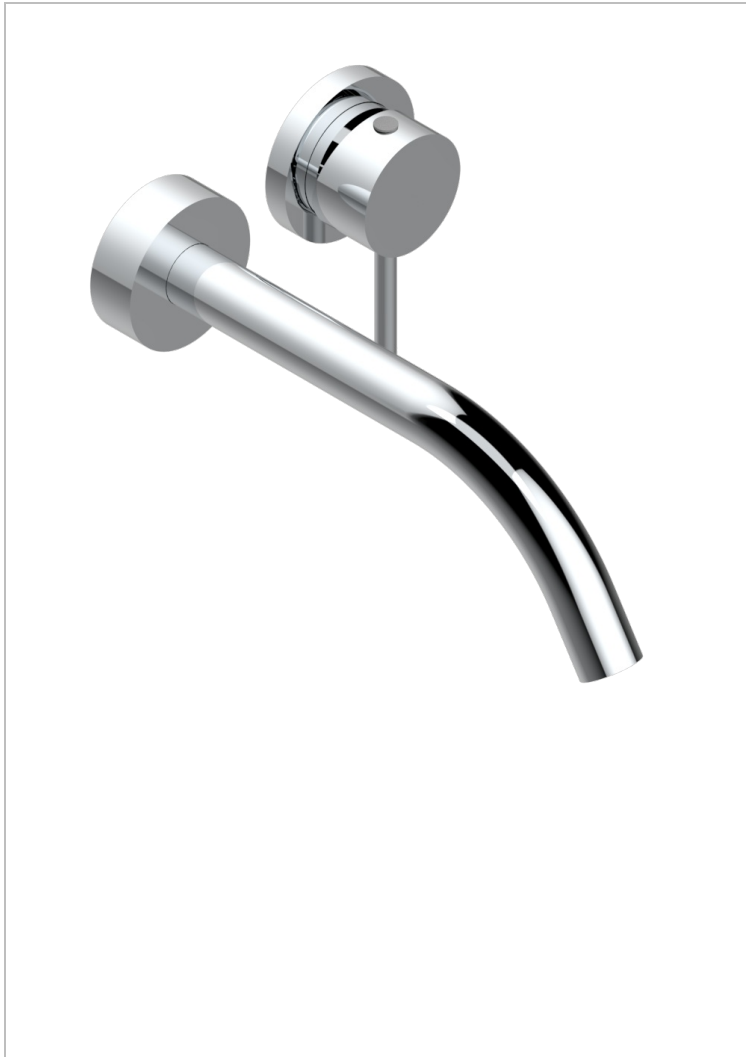

NEW PARADISE

U5P-6541B

THG[®]
PARIS

Trim only for Built-in basin mixer with spout (two x 1/2" inlets and one 1/2" outlet), without waste

CHARACTERISTIC

- New Paradise
- Trim only for Built-in basin mixer with spout (two x 1/2" inlets and one 1/2" outlet), without waste

RELATED SKU'S

- Ref. G00-5840/MA Rough parts for concealed wall-mounted mixer with 1/2" outlet

AVAILABLE FINITIONS

Antique nickel - H28
Black ceram - D30
Blush PVD - H62
Brass color PVD - H49
Brown bronze color PVD - F33
Gold color PVD - H52

Nickel color PVD - H55
Polished chrome (color finish) - A02
Polished gold (color finish) - F01
Polished nickel - B01
Soft matt gold - F31
Umber PVD - H66