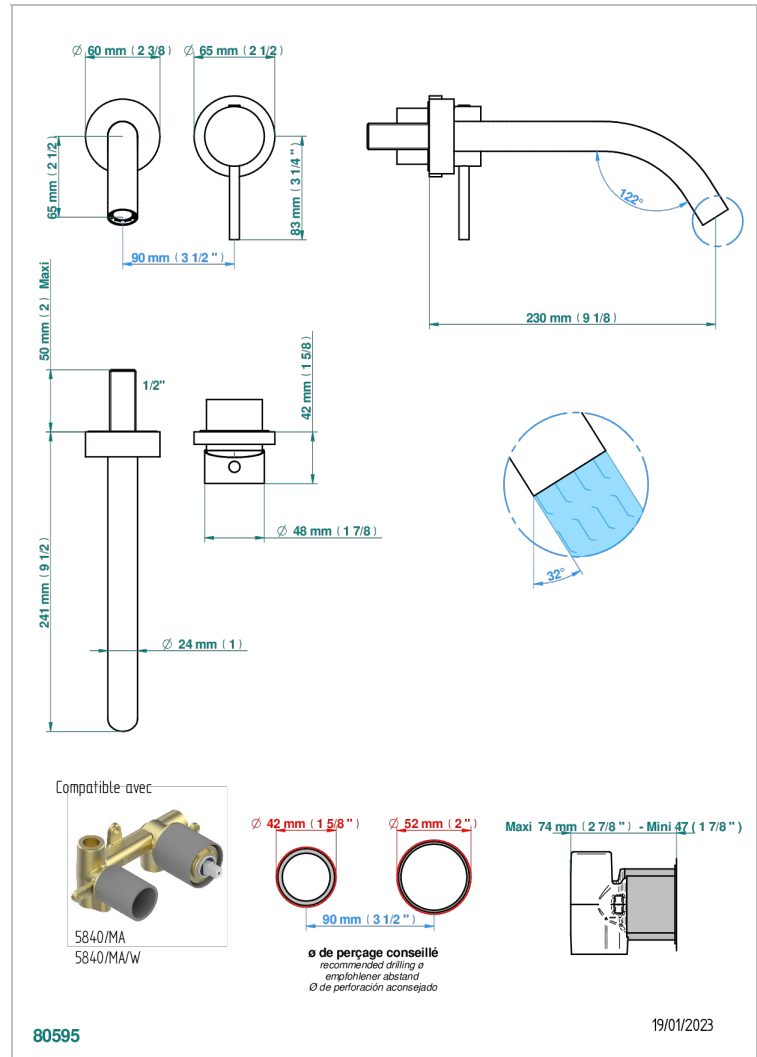

NEW PARADISE

U5P-6541B

THG[®]
PARIS

Trim only for Built-in basin mixer with spout (two x 1/2" inlets and one 1/2" outlet), without waste

CHARACTERISTIC

- New Paradise
- Trim only for Built-in basin mixer with spout (two x 1/2" inlets and one 1/2" outlet), without waste

RELATED SKU'S

- Ref. G00-5840/MA Rough parts for concealed wall-mounted mixer with 1/2" outlet

AVAILABLE FINITIONS

Antique nickel - H28
Black ceram - D30
Blush PVD - H62
Brass color PVD - H49
Brown bronze color PVD - F33
Gold color PVD - H52