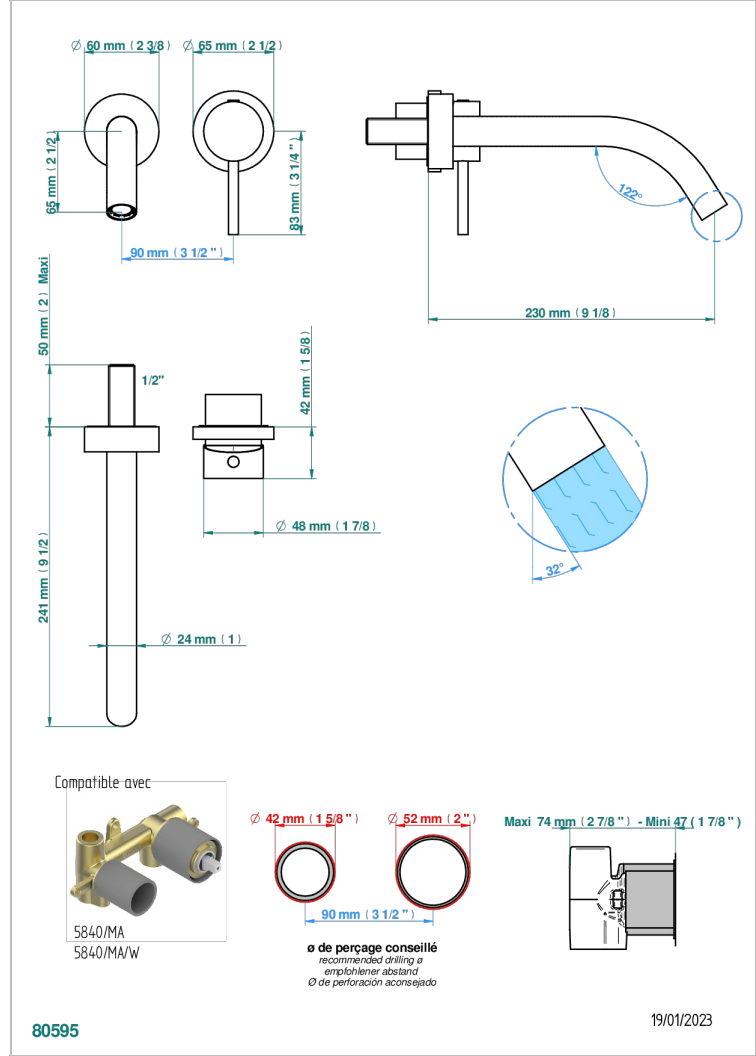

NEW PARADISE

U5P-6541B

THG
PARIS

Trim only for Built-in basin mixer with spout (two x 1/2" inlets and one 1/2" outlet), without waste

特色

- New Paradise
- Trim only for Built-in basin mixer with spout (two x 1/2" inlets and one 1/2" outlet), without waste

相关的SKU

- Ref. G00-5840/MA 卫浴套装，含：入墙式弯管出水管，1米25强化软管，触控式花洒和托勾，美国标准

可选饰面

Black ceram - D30
Blush PVD - H62
Graphite PVD - H64
Matt Umber PVD - H67
Matt blush PVD - H60
Matt graphite PVD - H65

PVD哑光棕铜 - F34
PVD哑光金 - H53
PVD哑光铜 - H50
PVD哑光镍 - H56
PVD抛光铜 - H49
PVD棕铜 - F33