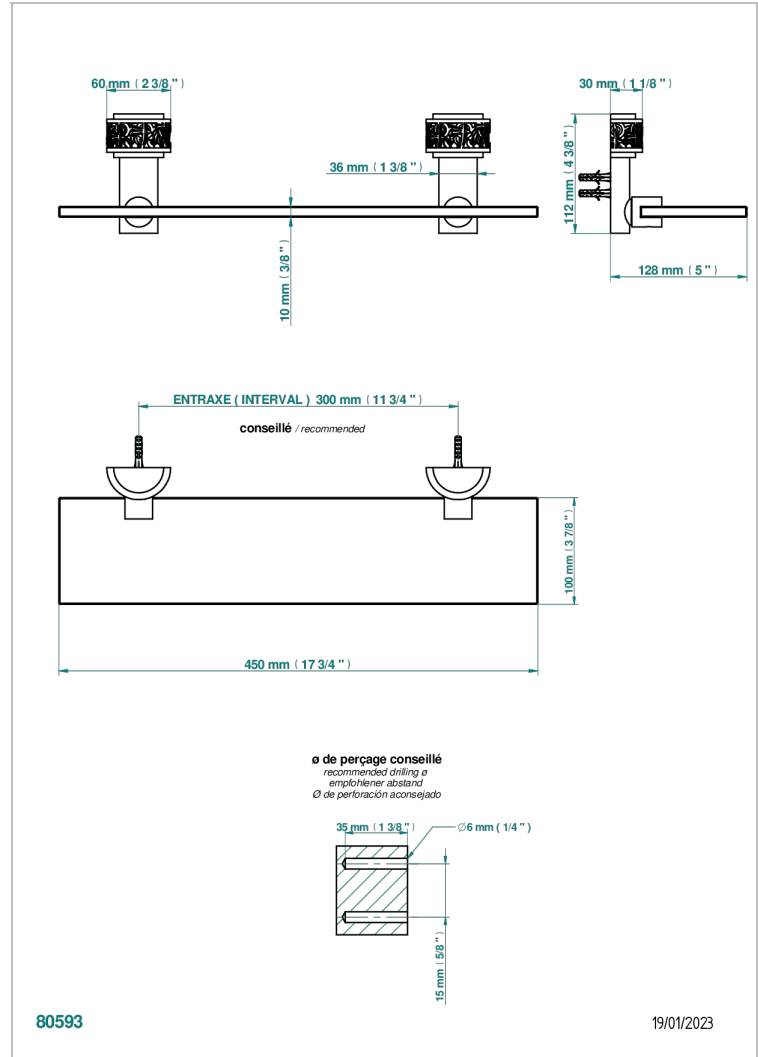

NEW PARADISE

U5P-564/45

Shelf with supports

THG[®]
PARIS

CHARACTERISTIC

- New Paradise
- Shelf with supports

AVAILABLE FINITIONS

Antique nickel - H28
Black ceram - D30
Blush PVD - H62
Brass color PVD - H49
Brown bronze color PVD - F33
Gold color PVD - H52