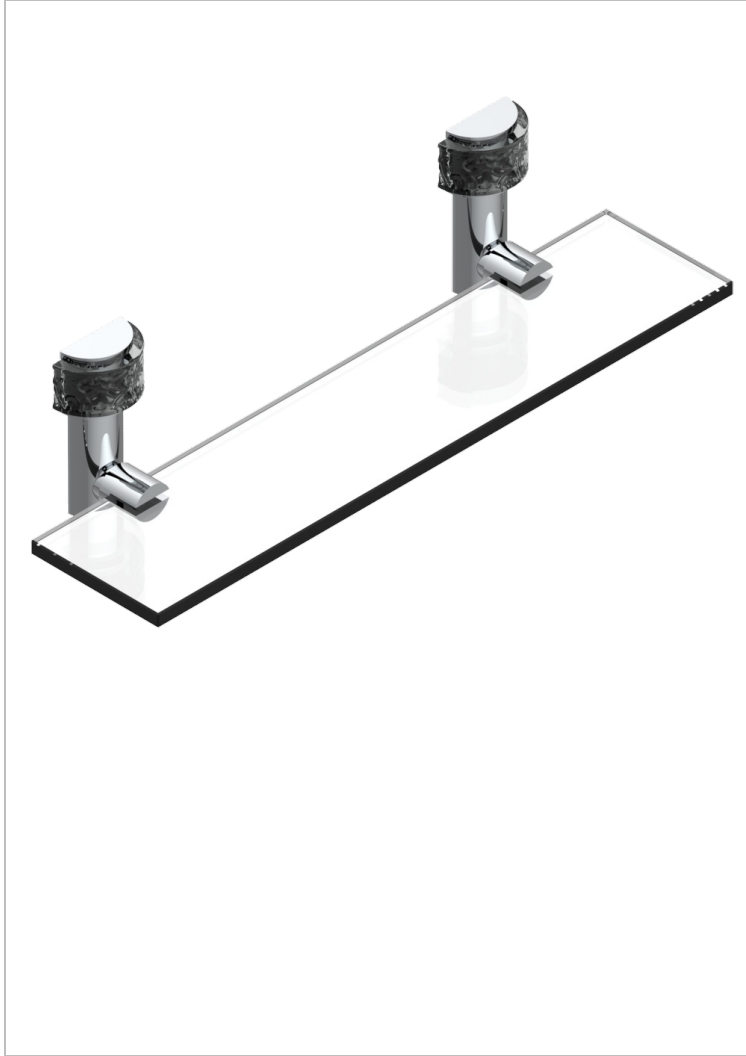

NEW PARADISE

U5P-564/45

Shelf with supports

THG[®]
PARIS

CHARACTERISTIC

- New Paradise
- Shelf with supports

AVAILABLE FINITIONS

Antique nickel - H28
Black ceram - D30
Blush PVD - H62
Brass color PVD - H49
Brown bronze color PVD - F33
Gold color PVD - H52

Graphite PVD - H64
Lacquered light bronze - D01
Matt Umber PVD - H67
Matt blush PVD - H60
Matt brass color PVD - H50
Matt brown bronze color PVD - F34

Matt chrome - C02
Matt gold - F07
Matt gold color PVD - H53
Matt graphite PVD - H65
Matt nickel (color finish) - C01
Matt nickel color PVD - H56

Nickel color PVD - H55
Polished chrome (color finish) - A02
Polished gold (color finish) - F01
Polished nickel - B01
Soft matt gold - F31
Umber PVD - H66