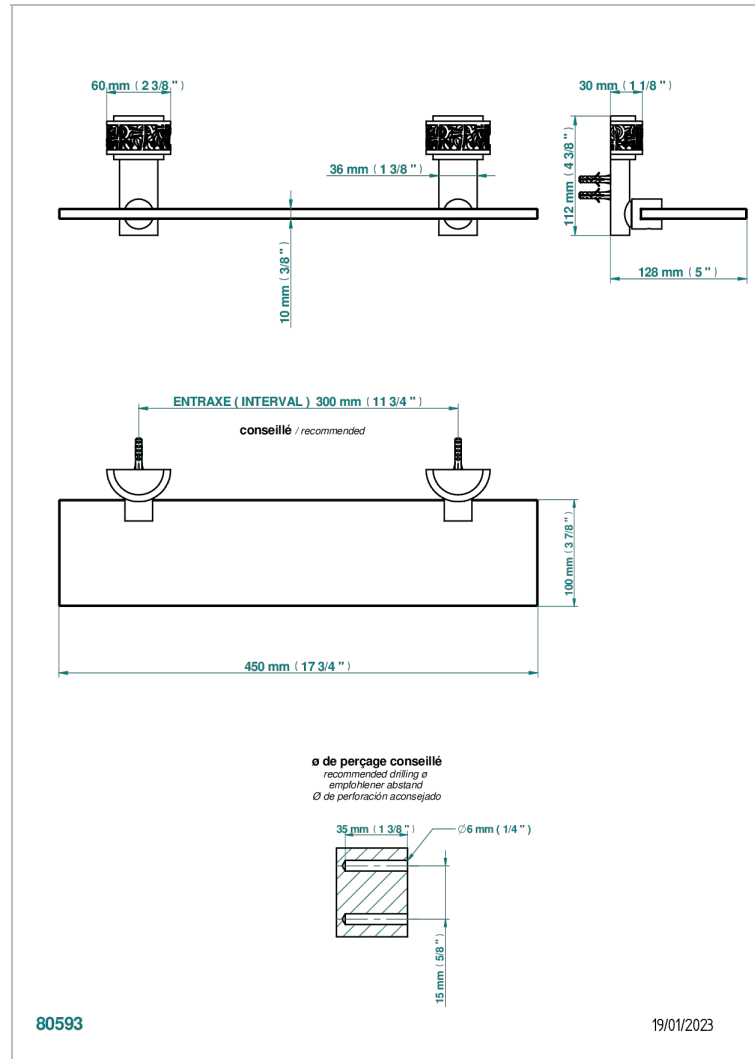

# NEW PARADISE

U5P-564/45

SHELF WITH SUPPORTS

THG<sup>®</sup>  
PARIS