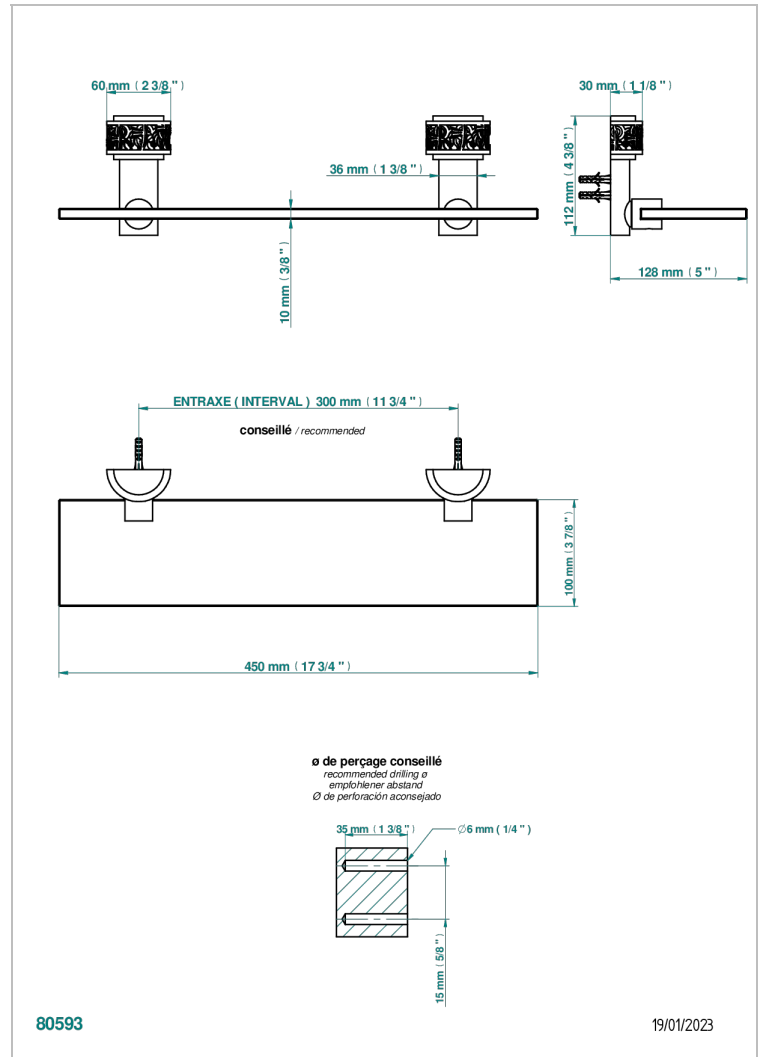

# NEW PARADISE

U5P-564/45

Shelf with supports

THG<sup>®</sup>  
PARIS

## CARACTERÍSTICAS

- New Paradise
- Shelf with supports