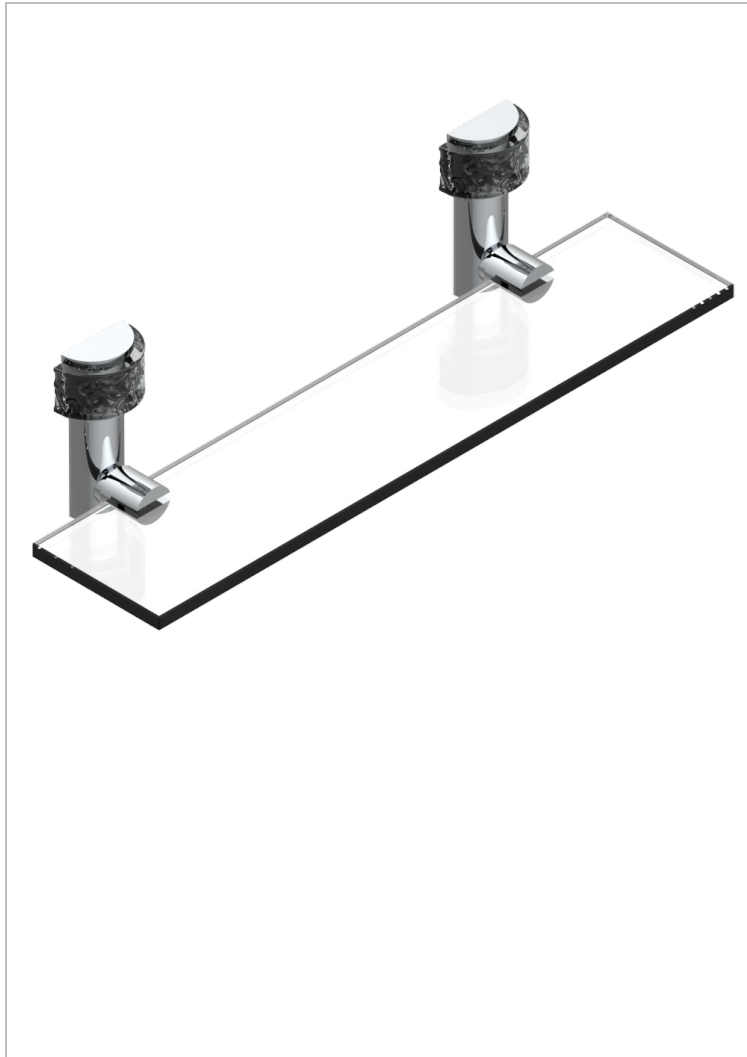

NEW PARADISE

U5P-564/45

Shelf with supports

THG[®]
PARIS

CHARACTERISTIC

- New Paradise
- Shelf with supports

AVAILABLE FINITIONS

Antique nickel - H28
Black ceram - D30
Blush PVD - H62
Brass color PVD - H49
Brown bronze color PVD - F33
Gold color PVD - H52

Graphite PVD - H64
Lacquered light bronze - D01
Matt Umber PVD - H67
Matt blush PVD - H60
Matt brass color PVD - H50
Matt brown bronze color PVD - F34

Matt chrome - C02
Matt gold - F07
Matt gold color PVD - H53
Matt graphite PVD - H65
Matt nickel (color finish) - C01
Matt nickel color PVD - H56

Nickel color PVD - H55
Polished chrome (color finish) - A02
Polished gold (color finish) - F01
Polished nickel - B01
Soft matt gold - F31
Umber PVD - H66