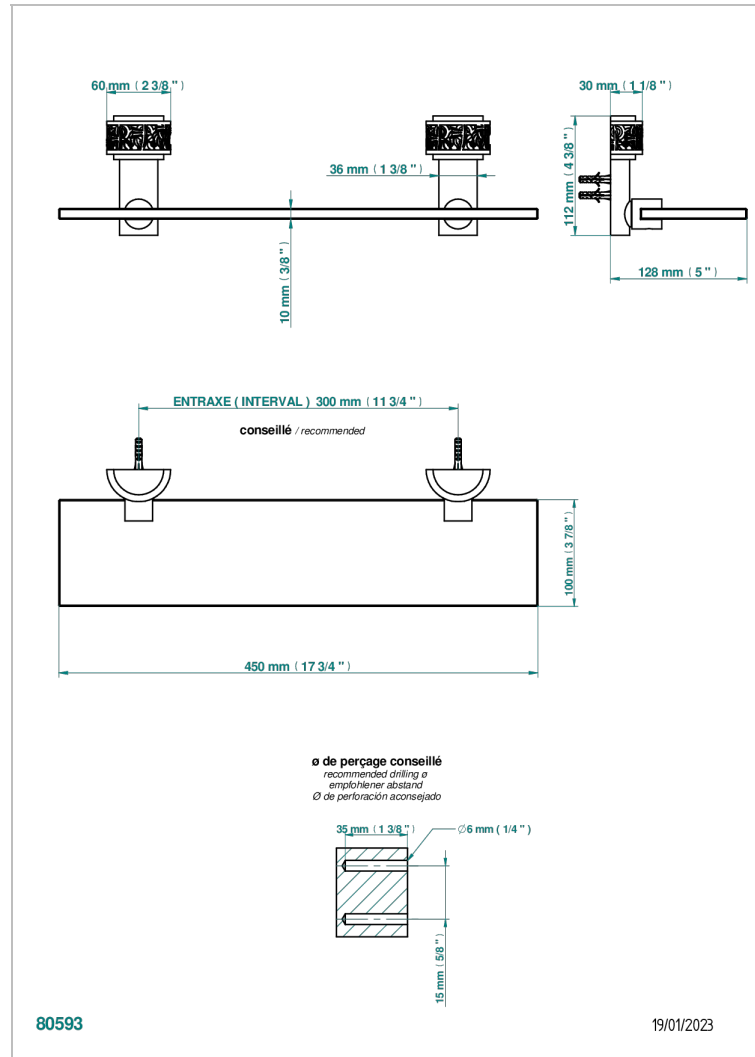

NEW PARADISE

U5P-564/45

Shelf with supports

THG[®]
PARIS

CHARACTERISTIC

- New Paradise
- Shelf with supports

AVAILABLE FINITIONS

Antique nickel - H28
Black ceram - D30
Blush PVD - H62
Brass color PVD - H49
Brown bronze color PVD - F33
Gold color PVD - H52