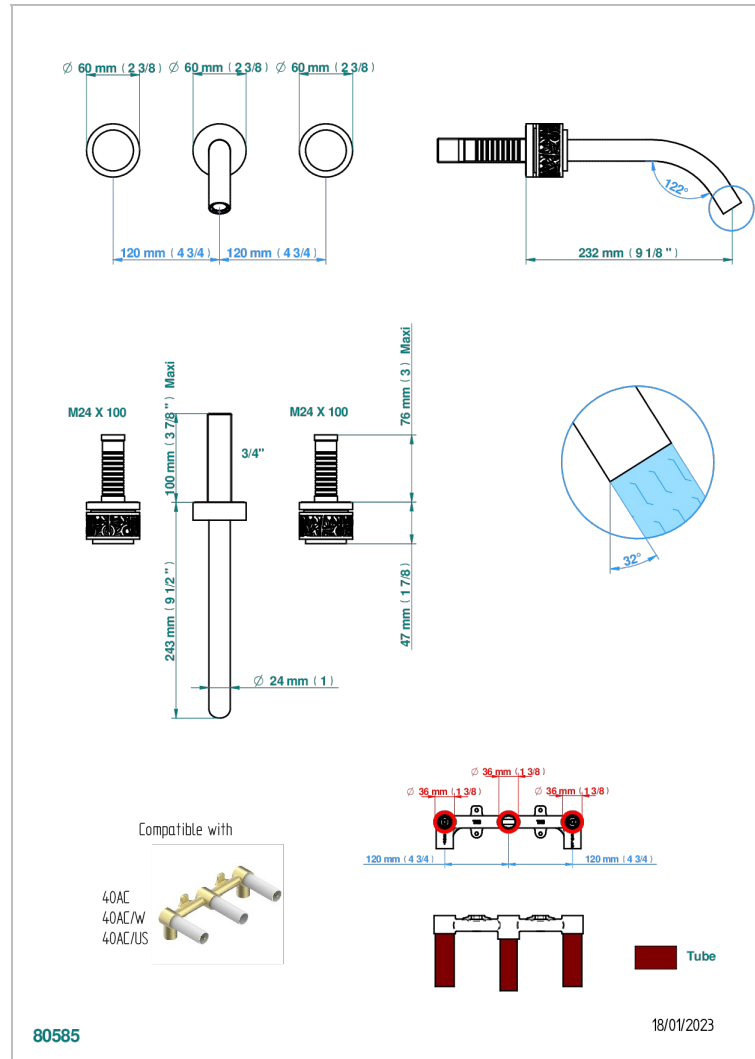

NEW PARADISE

U5P-41GB

Trim for wall mounted 3-hole bath set only

CHARACTERISTIC

- New Paradise
- Trim for wall mounted 3-hole bath set only

RELATED SKU'S

- Ref. G00-40AM/US Rough parts for wall set (one counter clockwise and one clockwise cartridges)