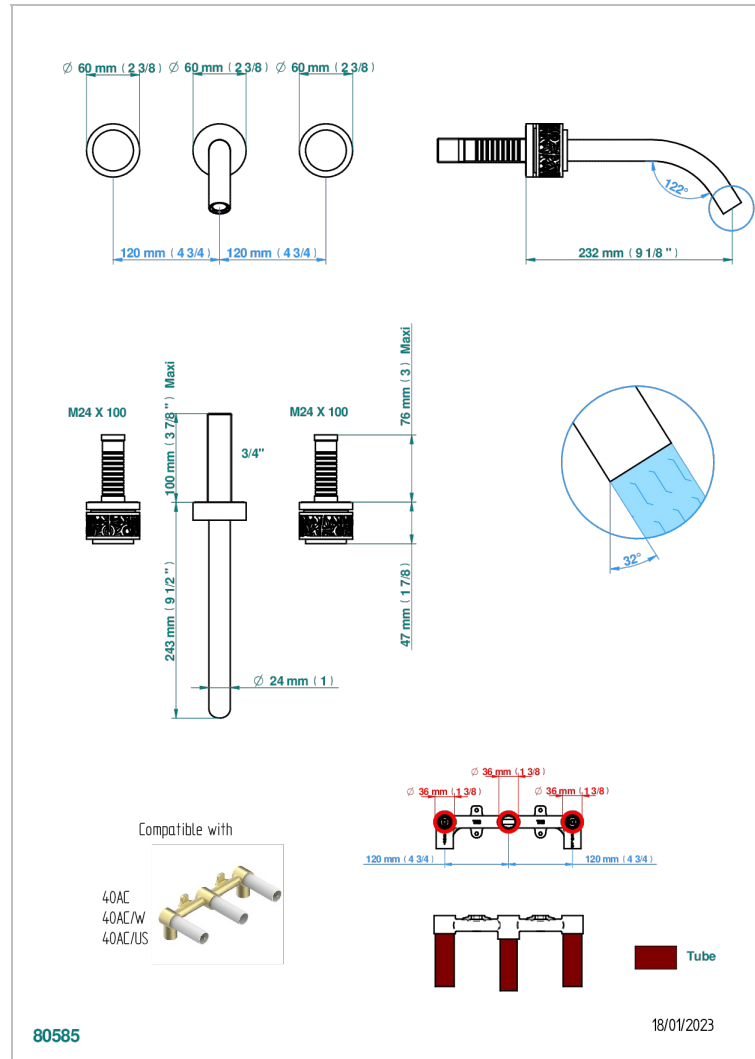

# NEW PARADISE

U5P-41GB

Trim only for wall mounted 3-hole bath mixer

## CHARACTERISTIC

- New Paradise
- Trim only for wall mounted 3-hole bath mixer

## RELATED SKU'S

- Ref. G00-40AC Rough parts for wall mounted 3 hole mixer, cross handle version
- Ref. G00-40AM Rough parts for wall mounted 3 hole mixer, lever handle version