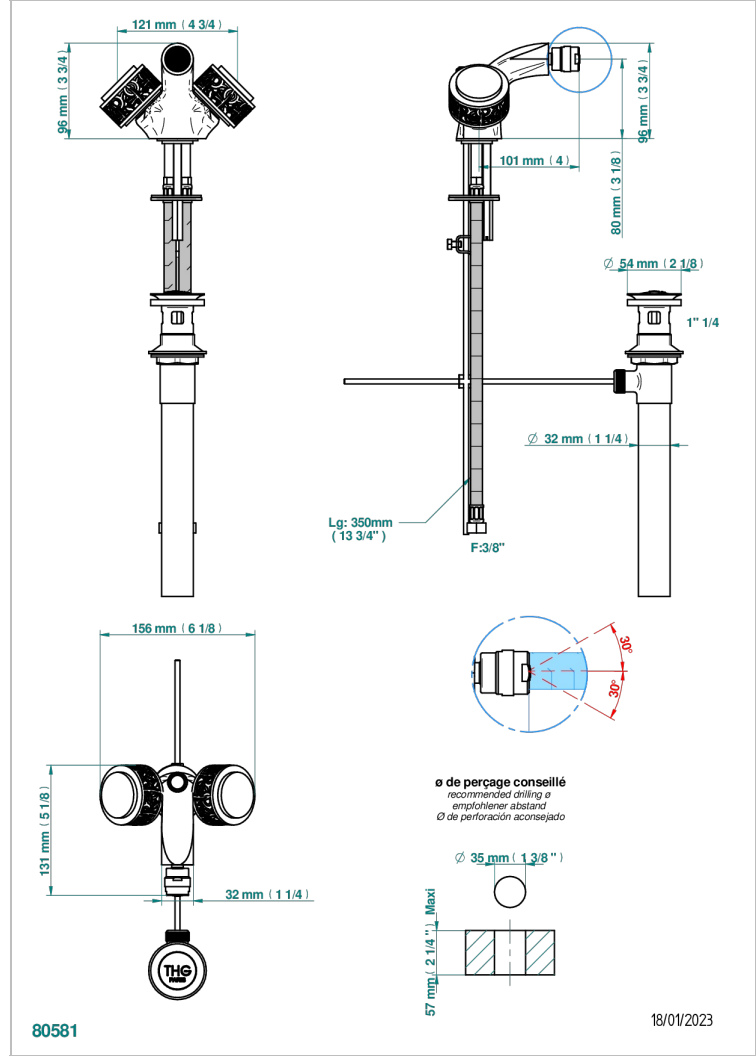

# NEW PARADISE

U5P-3202/US

Single hole bidet faucet with drain