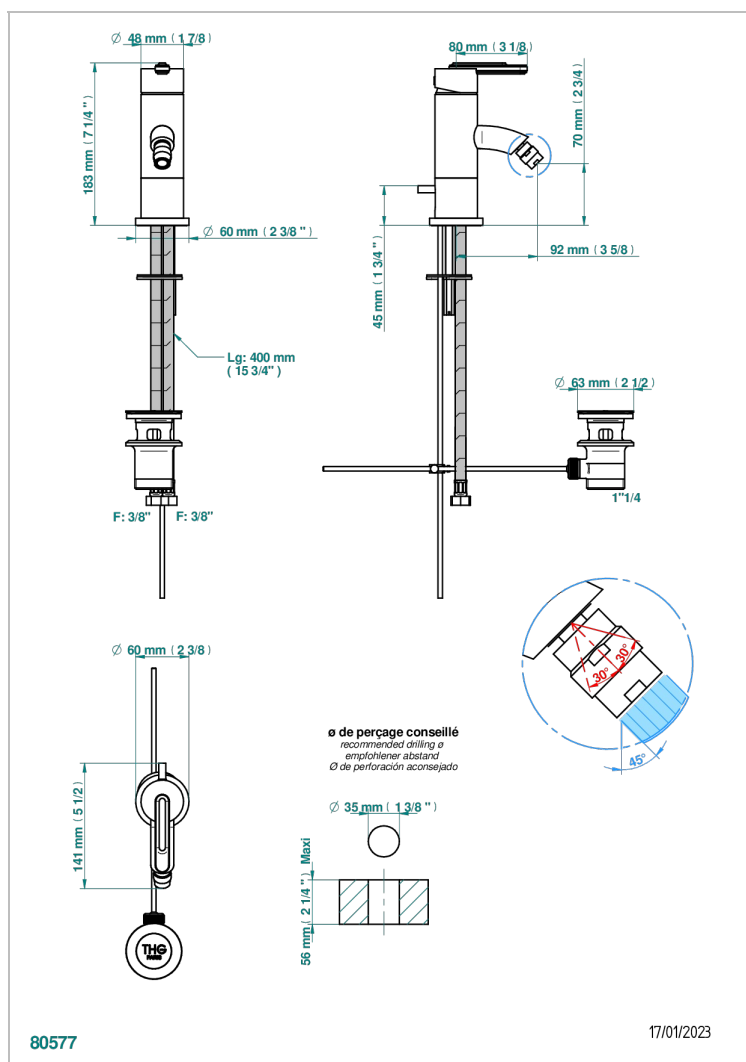

# CORVAIR FIOR DI BOSCO WITH LEVER

U8L-6504

Single lever bidet mixer with waste

## CHARACTERISTIC

- ACS : 19ACCLY246

## TECHNICAL SPECS

- Recommandé : 3 bars (max. 5 bars) - Advised : 43,5 psi (max. 72 psi)
- 8,3 l/min à 3 bars (2.2 gpm at 43.5 psi)