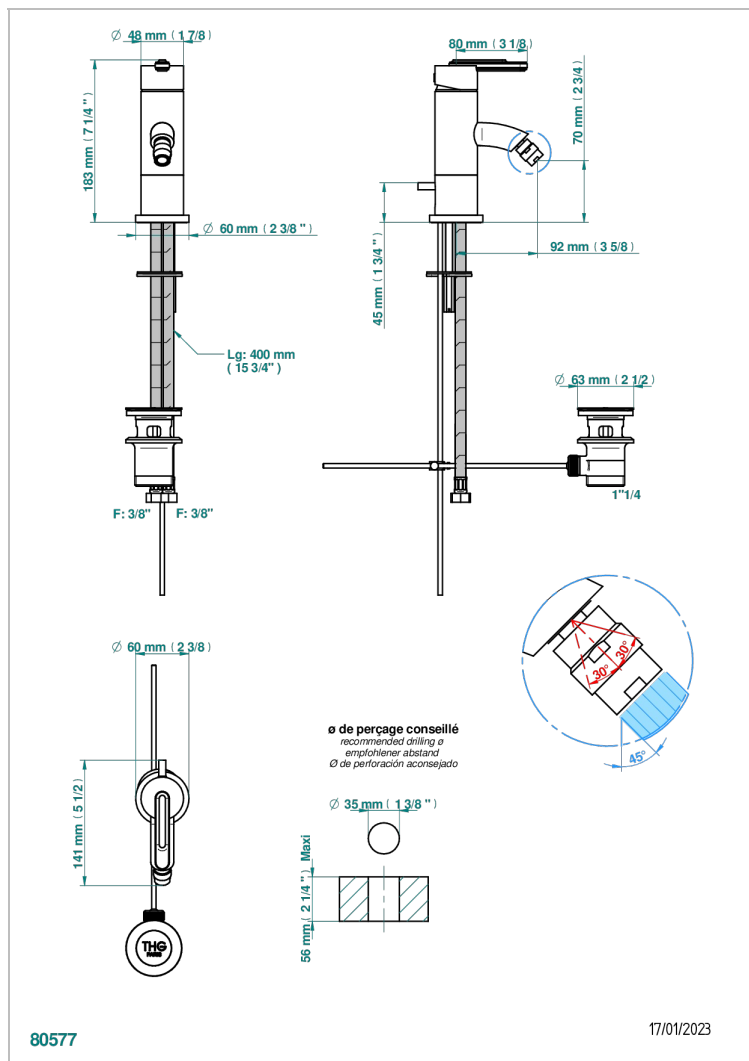

# CORVAIR PORTORO WITH LEVER

U8J-6504

Single lever bidet mixer with waste

THG<sup>®</sup>  
PARIS

## CHARACTERISTIC

- ACS : 19ACCLY246

## TECHNICAL SPECS

- Recommandé : 3 bars (max. 5 bars) - Advised : 43,5 psi (max. 72 psi)
- 8,3 l/min à 3 bars (2.2 gpm at 43.5 psi)