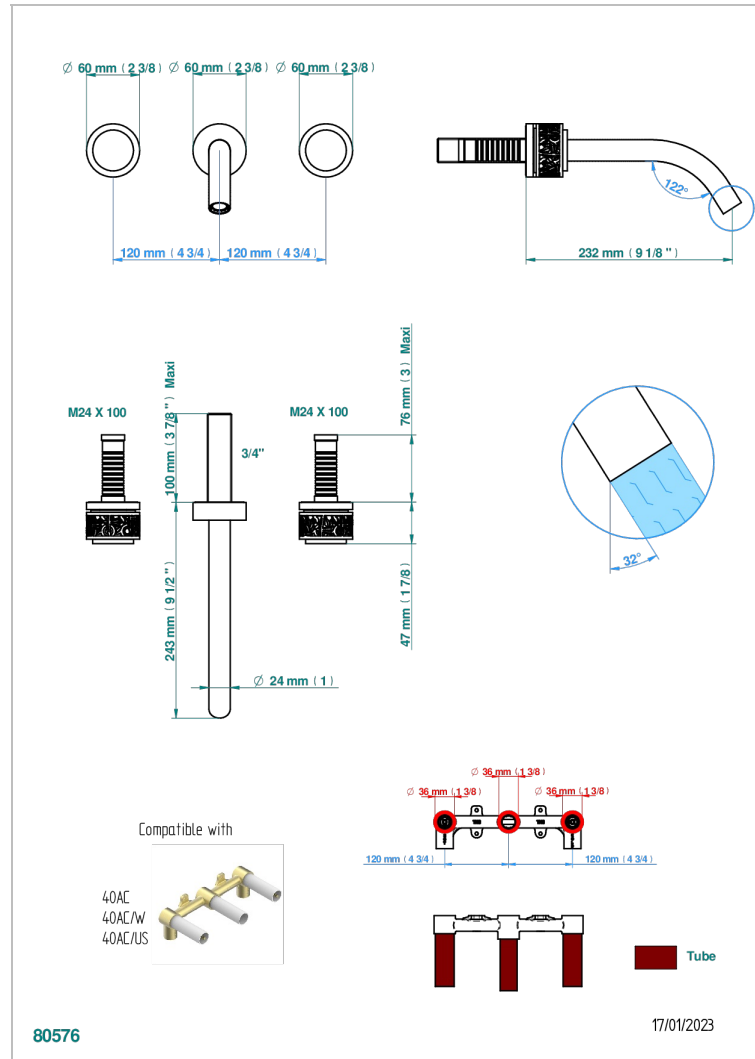

# NEW PARADISE

U5P-40GB/W

Trim only for wall mounted 3-hole basin mixer - WRAS approved

## CHARACTERISTIC

- New Paradise
- Trim only for wall mounted 3-hole basin mixer - WRAS approved