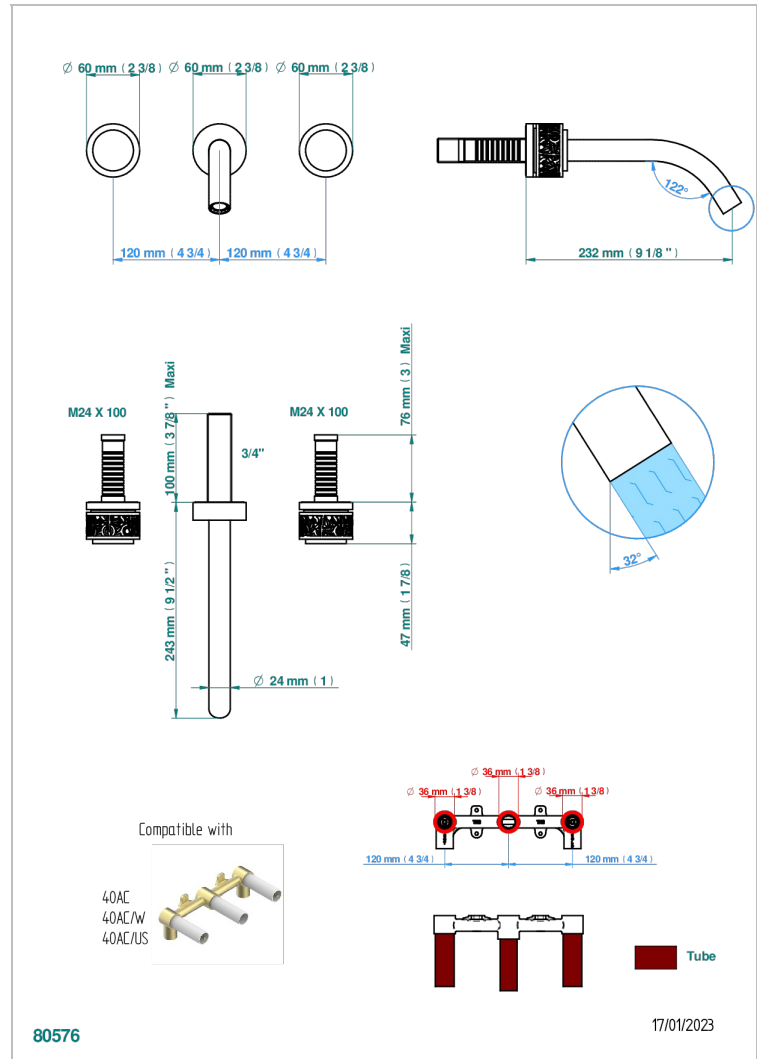

# NEW PARADISE

U5P-40GB

Trim only for wall mounted 3-hole basin mixer

## CHARACTERISTIC

- New Paradise
- Trim only for wall mounted 3-hole basin mixer

## RELATED SKU'S

- Ref. G00-40AC Rough parts for wall mounted 3 hole mixer, cross handle version
- Ref. G00-40AM Rough parts for wall mounted 3 hole mixer, lever handle version