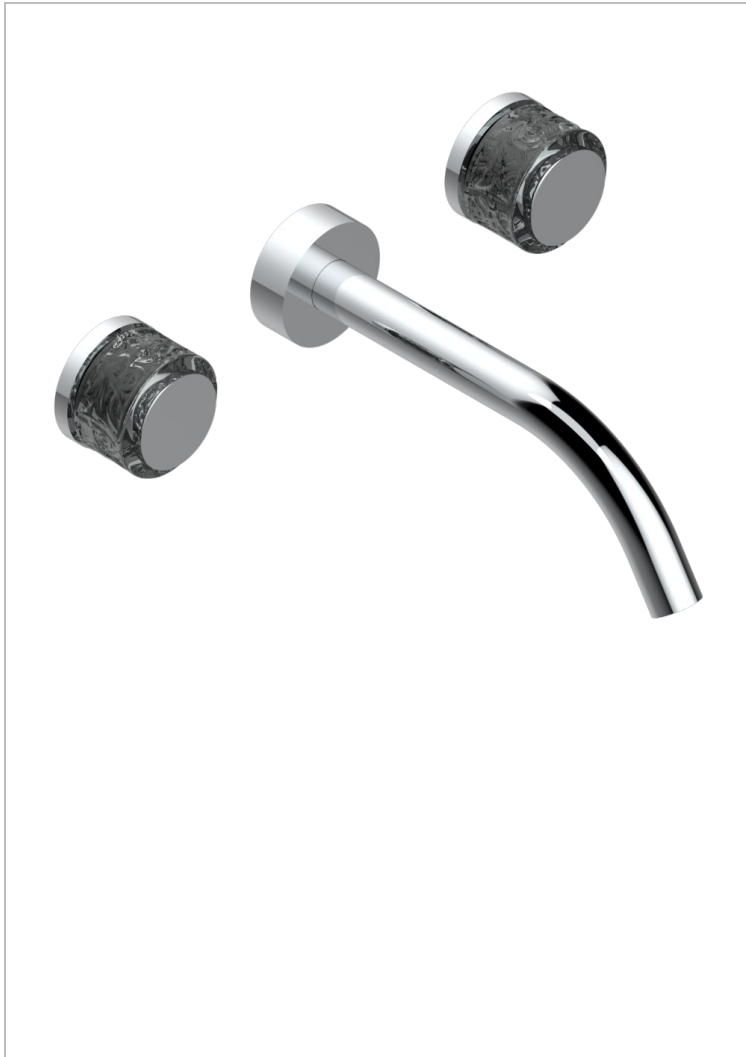

# NEW PARADISE

U5P-40GB

Trim only for wall mounted 3-hole basin mixer

## CHARACTERISTIC

- New Paradise
- Trim only for wall mounted 3-hole basin mixer

## RELATED SKU'S

- Ref. G00-40AC Rough parts for wall mounted 3 hole mixer, cross handle version
- Ref. G00-40AM Rough parts for wall mounted 3 hole mixer, lever handle version

## AVAILABLE FINITIONS

Antique nickel - H28  
Black ceram - D30  
Blush PVD - H62  
Brass color PVD - H49  
Brown bronze color PVD - F33  
Gold color PVD - H52

Graphite PVD - H64  
Lacquered light bronze - D01  
Matt Umber PVD - H67  
Matt blush PVD - H60  
Matt brass color PVD - H50  
Matt brown bronze color PVD - F34