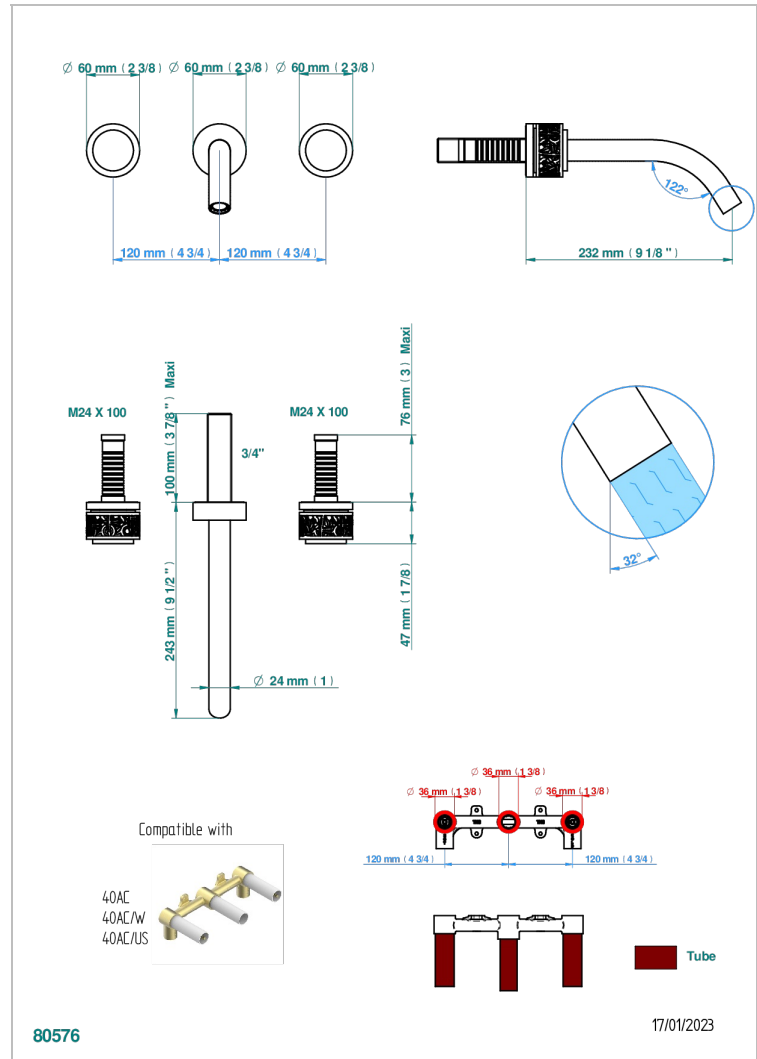

NEW PARADISE

U5P-40GB

Trim only for wall mounted 3-hole basin mixer

CHARACTERISTIC

- New Paradise
- Trim only for wall mounted 3-hole basin mixer

RELATED SKU'S

- Ref. G00-40AC Rough parts for wall mounted 3 hole mixer, cross handle version
- Ref. G00-40AM Rough parts for wall mounted 3 hole mixer, lever handle version