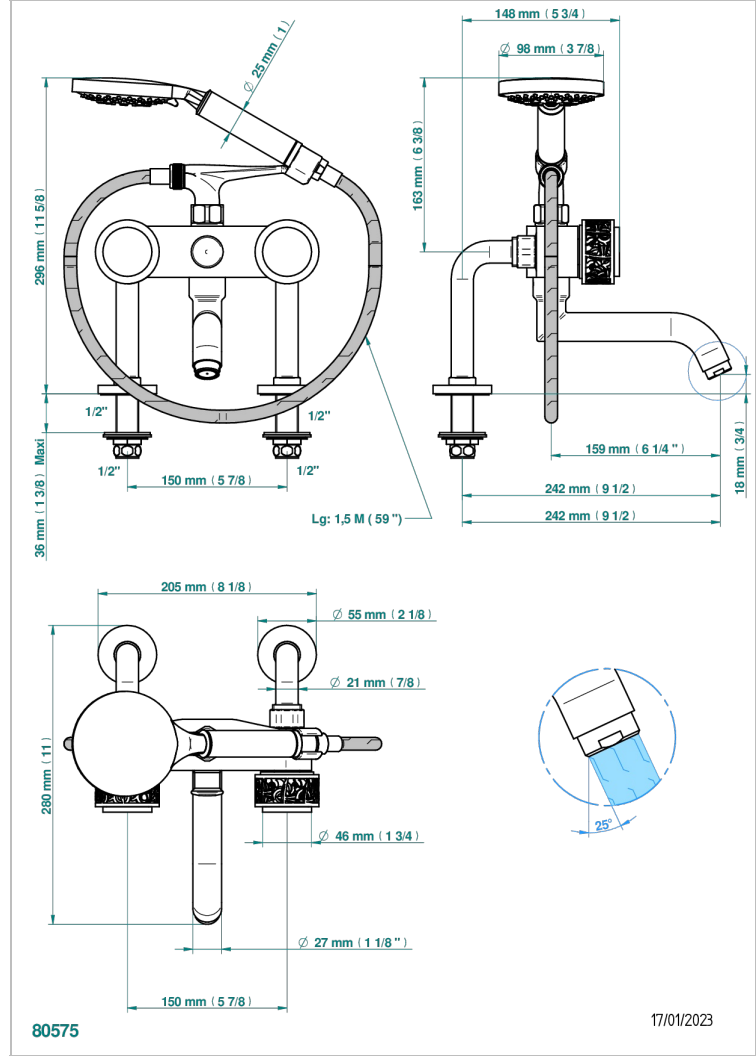

# NEW PARADISE

U5P-13G

Rim mounted 2-hole bath/telephone shower mixer, shower and hose

## CHARACTERISTIC

- ACS : 21ACCLY034

## AVAILABLE FINITIONS

- |                              |                                   |                                  |                                      |
|------------------------------|-----------------------------------|----------------------------------|--------------------------------------|
| Antique nickel - H28         | Graphite PVD - H64                | Matt chrome - C02                | Nickel color PVD - H55               |
| Black ceram - D30            | Lacquered light bronze - D01      | Matt gold - F07                  | Polished chrome (color finish) - A02 |
| Blush PVD - H62              | Matt Umber PVD - H67              | Matt gold color PVD - H53        | Polished gold (color finish) - F01   |
| Brass color PVD - H49        | Matt blush PVD - H60              | Matt graphite PVD - H65          | Polished nickel - B01                |
| Brown bronze color PVD - F33 | Matt brass color PVD - H50        | Matt nickel (color finish) - C01 | Soft matt gold - F31                 |
| Gold color PVD - H52         | Matt brown bronze color PVD - F34 | Matt nickel color PVD - H56      | Umber PVD - H66                      |