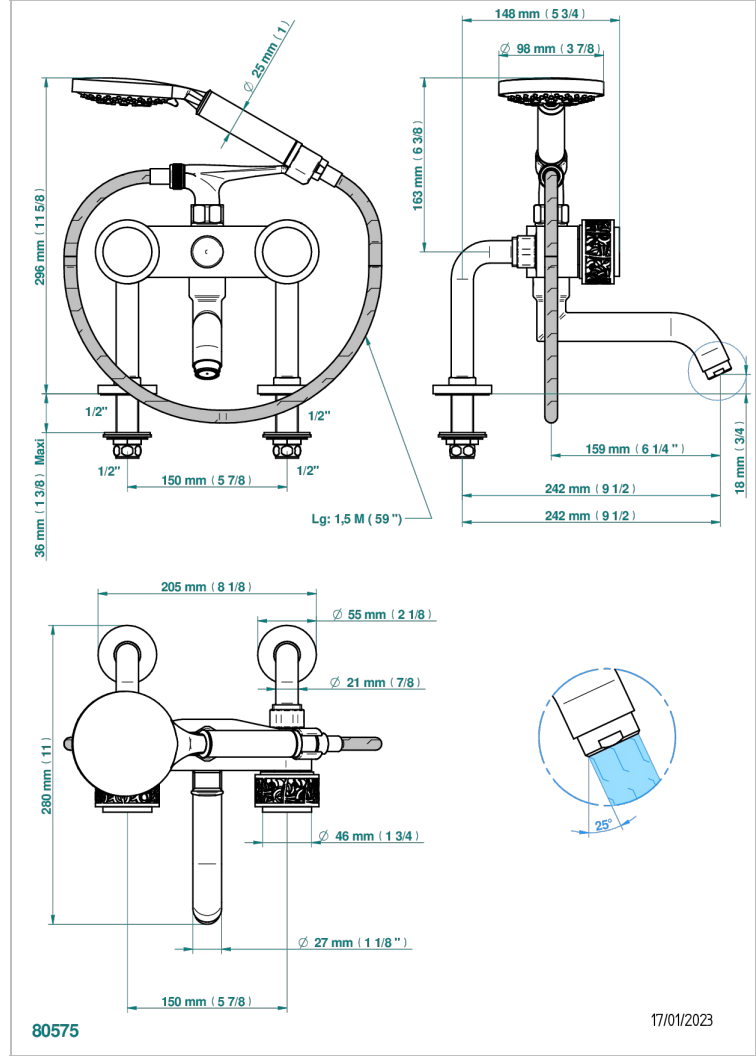

NEW PARADISE

U5P-13G

Rim mounted 2-hole bath/telephone shower mixer, shower and hose

CHARACTERISTIC

- ACS : 21ACCLY034

STANDARDS

AVAILABLE FINITIONS

- | | | | |
|------------------------------|-----------------------------------|----------------------------------|--------------------------------------|
| Antique nickel - H28 | Graphite PVD - H64 | Matt chrome - C02 | Nickel color PVD - H55 |
| Black ceram - D30 | Lacquered light bronze - D01 | Matt gold - F07 | Polished chrome (color finish) - A02 |
| Blush PVD - H62 | Matt Umber PVD - H67 | Matt gold color PVD - H53 | Polished gold (color finish) - F01 |
| Brass color PVD - H49 | Matt blush PVD - H60 | Matt graphite PVD - H65 | Polished nickel - B01 |
| Brown bronze color PVD - F33 | Matt brass color PVD - H50 | Matt nickel (color finish) - C01 | Soft matt gold - F31 |
| Gold color PVD - H52 | Matt brown bronze color PVD - F34 | Matt nickel color PVD - H56 | Umber PVD - H66 |