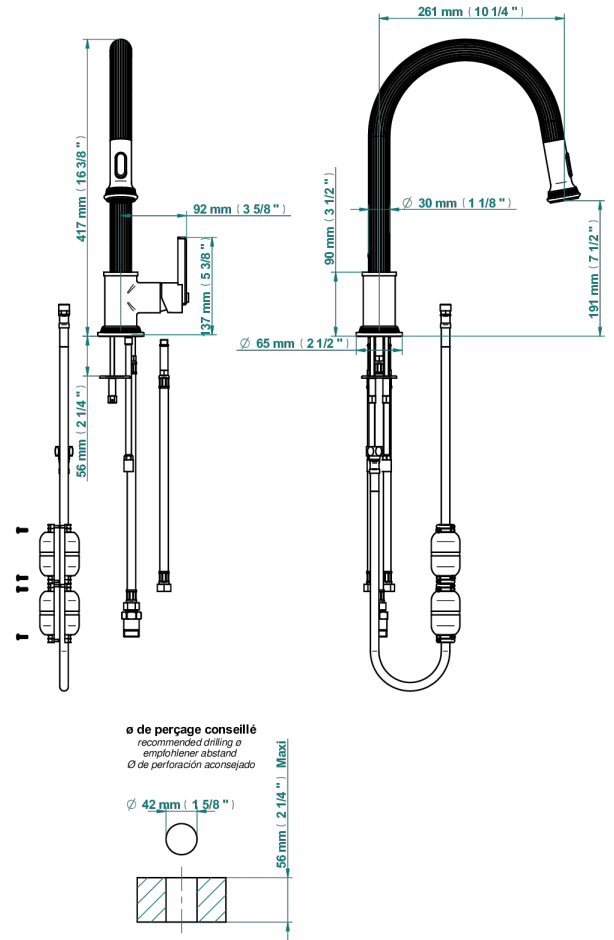

# GRAND CENTRAL WHITE ONYX WITH LEVER HANDLES

U9S-6181D/US

Single hole pull out kitchen Faucet

80574

17/01/2023

## CHARACTERISTIC

- Grand central White Onyx with lever handles
- Single hole pull out kitchen Faucet