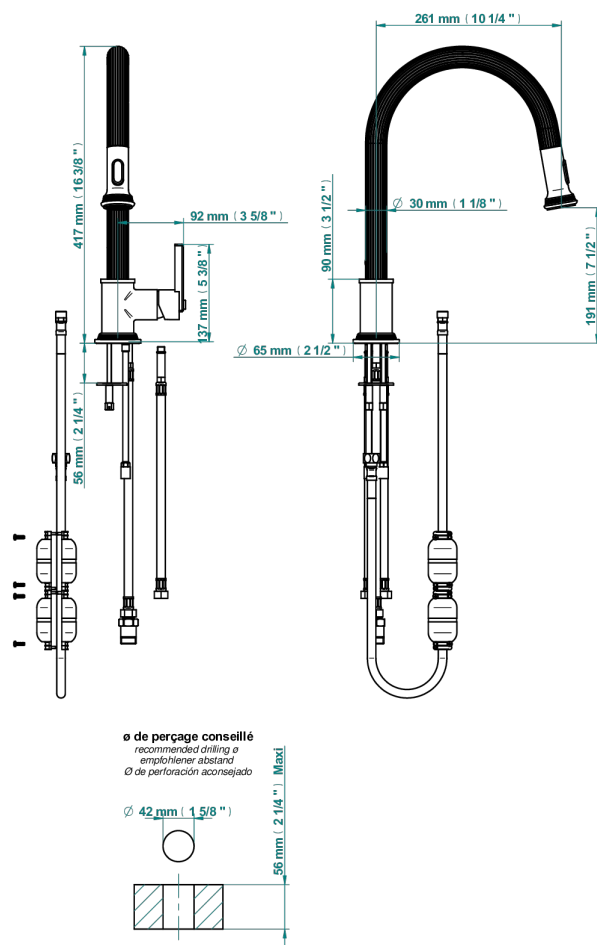

GRAND CENTRAL BLACK ONYX

U9M-6181D/US

Single hole pull out kitchen Faucet

THG[®]
PARIS

80573

17/01/2023

CHARACTERISTIC

- Grand central Black Onyx
- Single hole pull out kitchen Faucet

Matt blush PVD - H60
Matt brass color PVD - H50
Matt brown bronze color PVD - F34
Matt chrome (American satin) - C02
Matt gold color PVD - H53
Matt graphite PVD - H65

Matt nickel (American satin) - C01
Matt nickel color PVD - H56
Natural smoked Brass - A13
Nickel antique / Sovereign - H28
Nickel color PVD - H55
Nickel polished - B01