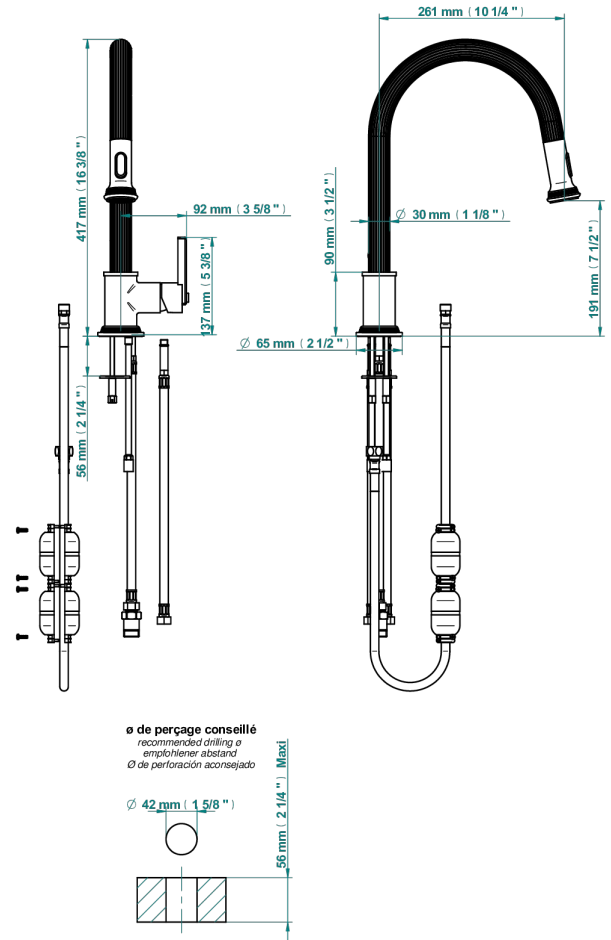

# GRAND CENTRAL WHITE ONYX WITH LEVER HANDLES

U9S-6181D

Single lever sink mixer with swivel spout and pull-out spray

80572

17/01/2023

## CHARACTERISTIC

- Grand central White Onyx with lever handles
- Single lever sink mixer with swivel spout and pull-out spray

## AVAILABLE FINITIONS

Antique nickel - H28  
Black ceram - D30  
Blush PVD - H62  
Brass color PVD - H49  
Brown bronze color PVD - F33  
Gold color PVD - H52

Graphite PVD - H64  
Lacquered light bronze - D01  
Matt Umber PVD - H67  
Matt blush PVD - H60  
Matt brass color PVD - H50  
Matt brown bronze color PVD - F34