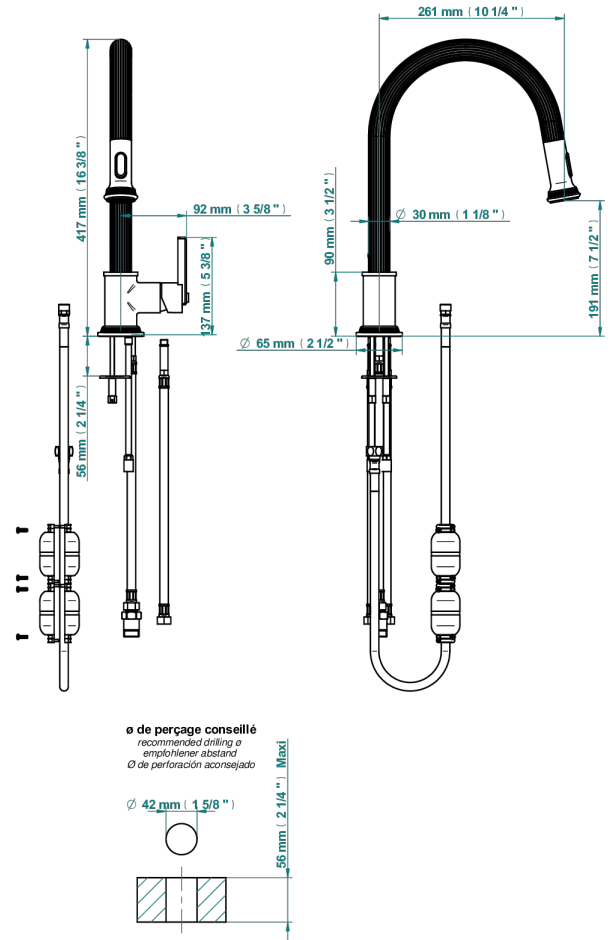

# GRAND CENTRAL WHITE ONYX WITH LEVER HANDLES

U9S-6181D

Single lever sink mixer with swivel spout and pull-out spray

80572

17/01/2023

## CHARACTERISTIC

- Grand central White Onyx with lever handles
- Single lever sink mixer with swivel spout and pull-out spray

## AVAILABLE FINITIONS

Antique nickel - H28  
 Black ceram - D30  
 Blush PVD - H62  
 Brass color PVD - H49  
 Brown bronze color PVD - F33  
 Gold color PVD - H52

Graphite PVD - H64  
 Lacquered light bronze - D01  
 Matt Umber PVD - H67  
 Matt blush PVD - H60  
 Matt brass color PVD - H50  
 Matt brown bronze color PVD - F34