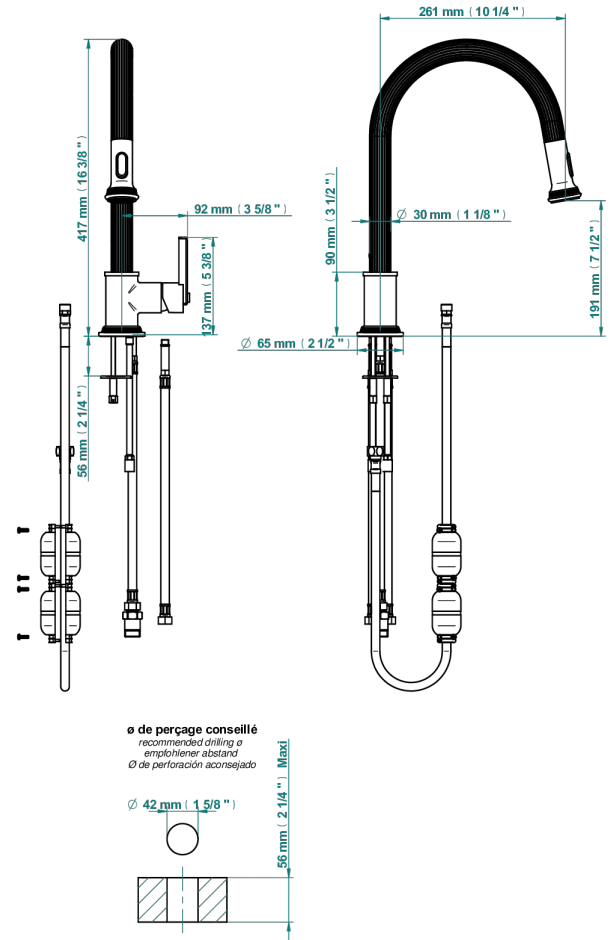

GRAND CENTRAL WHITE ONYX WITH LEVER HANDLES

U9S-6181D

Single lever sink mixer with swivel spout and pull-out spray

80572

17/01/2023

CHARACTERISTIC

- Grand central White Onyx with lever handles
- Single lever sink mixer with swivel spout and pull-out spray

AVAILABLE FINITIONS

Antique nickel - H28
 Black ceram - D30
 Blush PVD - H62
 Brass color PVD - H49
 Brown bronze color PVD - F33
 Gold color PVD - H52

Graphite PVD - H64
 Lacquered light bronze - D01
 Matt Umber PVD - H67
 Matt blush PVD - H60
 Matt brass color PVD - H50
 Matt brown bronze color PVD - F34