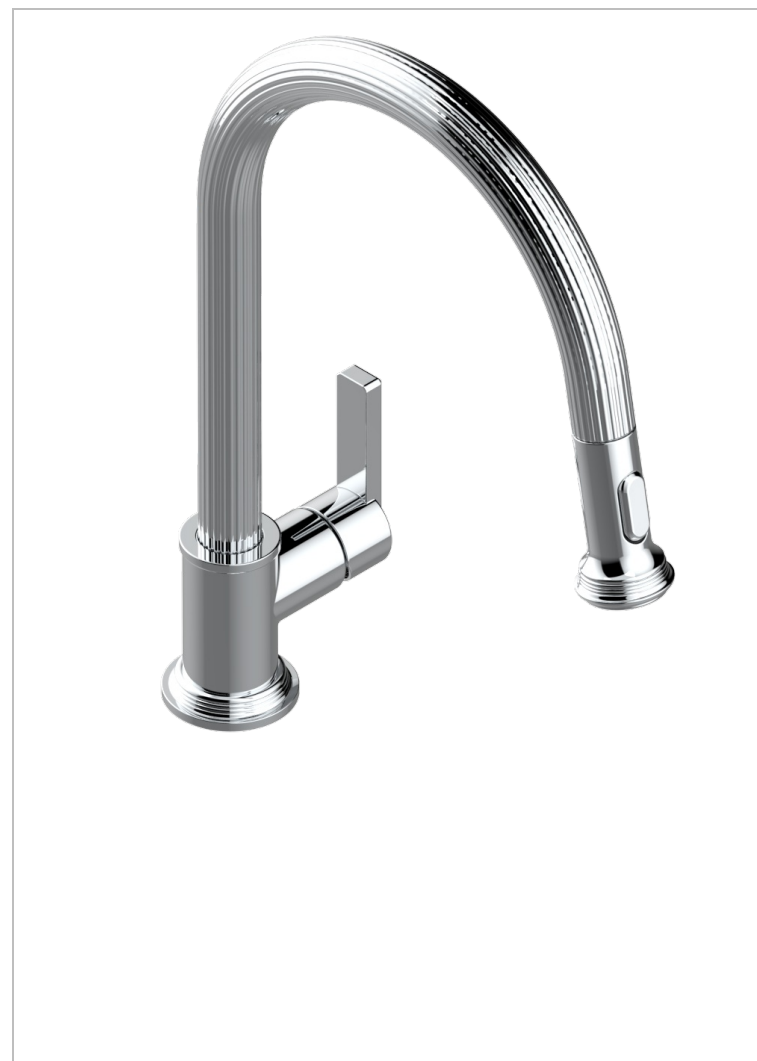

GRAND CENTRAL WHITE ONYX WITH LEVER HANDLES

U9S-6181D

Single lever sink mixer with swivel spout and pull-out spray

特色

- Grand central White Onyx with lever handles
- Single lever sink mixer with swivel spout and pull-out spray

可选饰面

Black ceram - D30
Blush PVD - H62
Graphite PVD - H64
Matt Umber PVD - H67
Matt blush PVD - H60
Matt graphite PVD - H65

Natural smoked Brass - A13
PVD哑光棕铜 - F34
PVD哑光金 - H53
PVD哑光铜 - H50
PVD哑光镍 - H56
PVD抛光铜 - H49

PVD棕铜 - F33
PVD金色 - H52
PVD镍 - H55
Umber PVD - H66
哑光复古铜 - H07
哑光浅金 - F31

哑光金 - F07
哑光铬 - C02
哑光镍 - C01
复古镍 - H28
抛光金 (24K金) - F01
抛光铬 - A02

抛光镍 - B01
浅金 - F30
漆面铜 - D01