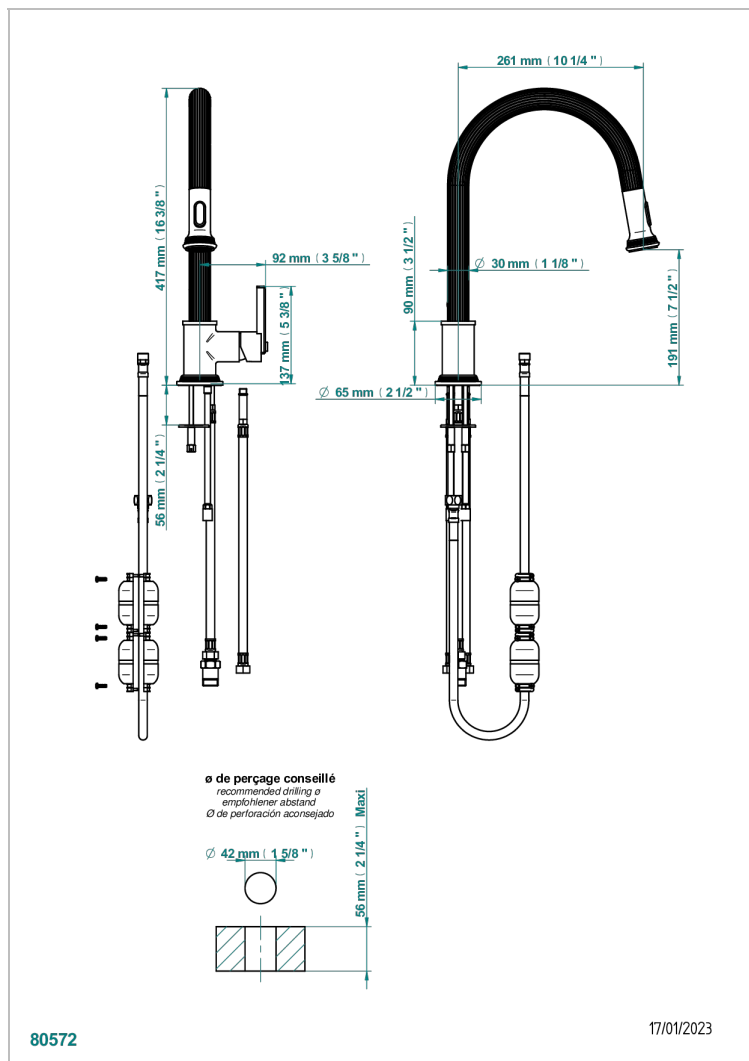

GRAND CENTRAL WHITE ONYX WITH LEVER HANDLES

U9S-6181D

Single lever sink mixer with swivel spout and pull-out spray

特色

- Grand central White Onyx with lever handles
- Single lever sink mixer with swivel spout and pull-out spray

可选饰面

Black ceram - D30
Blush PVD - H62
Graphite PVD - H64
Matt Umber PVD - H67
Matt blush PVD - H60
Matt graphite PVD - H65

Natural smoked Brass - A13
PVD哑光棕铜 - F34
PVD哑光金 - H53
PVD哑光铜 - H50
PVD哑光镍 - H56
PVD抛光铜 - H49

PVD棕铜 - F33
PVD金色 - H52
PVD镍 - H55
Umber PVD - H66
哑光复古铜 - H07
哑光浅金 - F31

哑光金 - F07
哑光铬 - C02
哑光镍 - C01
复古镍 - H28
抛光金 (24K金) - F01
抛光铬 - A02

抛光镍 - B01
浅金 - F30
漆面铜 - D01