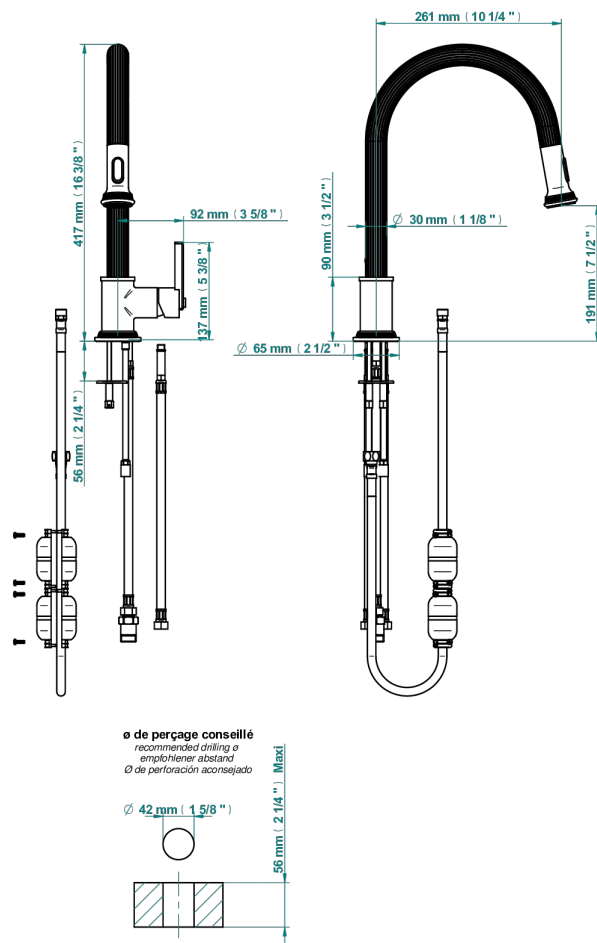

# GRAND CENTRAL WHITE ONYX

U9R-6181D

Single lever sink mixer with swivel spout and pull-out spray

THG<sup>®</sup>  
PARIS

80572

17/01/2023

## CHARACTERISTIC

- Grand central White Onyx
- Single lever sink mixer with swivel spout and pull-out spray

## AVAILABLE FINITIONS

Antique nickel - H28  
 Black ceram - D30  
 Blush PVD - H62  
 Brass color PVD - H49  
 Brown bronze color PVD - F33  
 Gold color PVD - H52

Graphite PVD - H64  
 Lacquered light bronze - D01  
 Matt Umber PVD - H67  
 Matt blush PVD - H60  
 Matt brass color PVD - H50  
 Matt brown bronze color PVD - F34