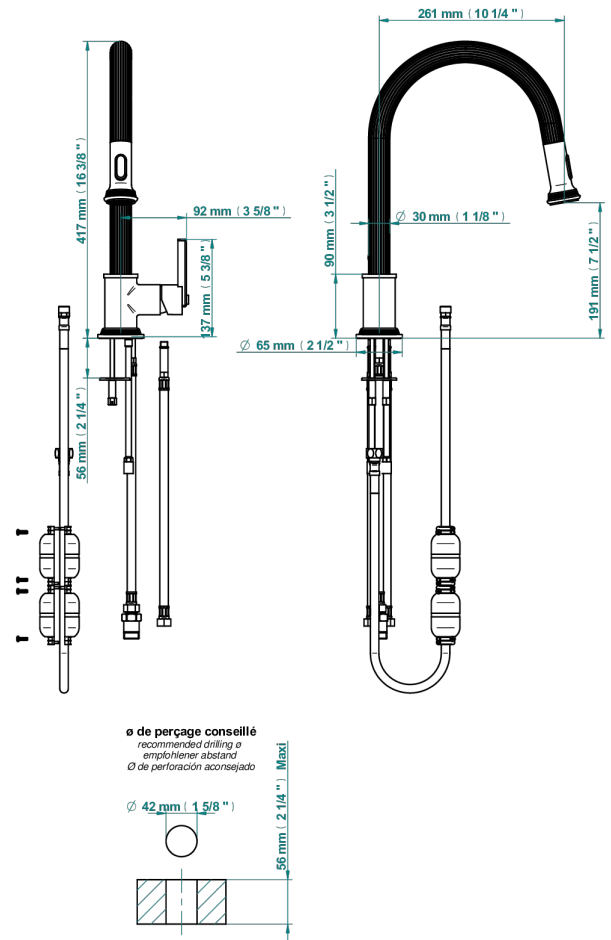

GRAND CENTRAL WHITE ONYX

U9R-6181D

Single lever sink mixer with swivel spout and pull-out spray

THG[®]
PARIS

80572

17/01/2023

CHARACTERISTIC

- Grand central White Onyx
- Single lever sink mixer with swivel spout and pull-out spray

AVAILABLE FINITIONS

Antique nickel - H28
 Black ceram - D30
 Blush PVD - H62
 Brass color PVD - H49
 Brown bronze color PVD - F33
 Gold color PVD - H52

Graphite PVD - H64
 Lacquered light bronze - D01
 Matt Umber PVD - H67
 Matt blush PVD - H60
 Matt brass color PVD - H50
 Matt brown bronze color PVD - F34