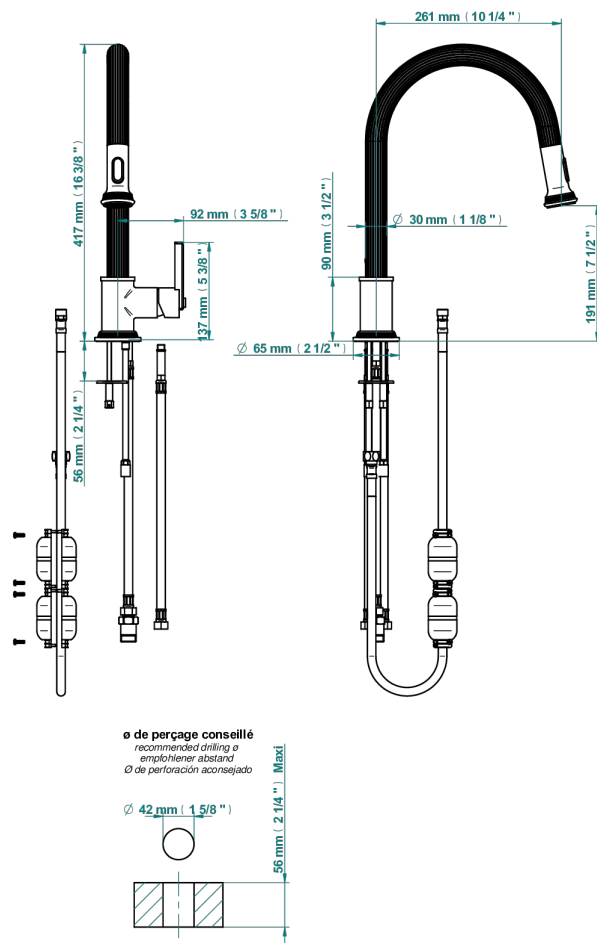

GRAND CENTRAL WHITE ONYX

U9R-6181D

Single lever sink mixer with swivel spout and pull-out spray

THG[®]
PARIS

80572

17/01/2023

CHARACTERISTIC

- Grand central White Onyx
- Single lever sink mixer with swivel spout and pull-out spray

AVAILABLE FINITIONS

Antique nickel - H28
Black ceram - D30
Blush PVD - H62
Brass color PVD - H49
Brown bronze color PVD - F33
Gold color PVD - H52

Graphite PVD - H64
Lacquered light bronze - D01
Matt Umber PVD - H67
Matt blush PVD - H60
Matt brass color PVD - H50
Matt brown bronze color PVD - F34