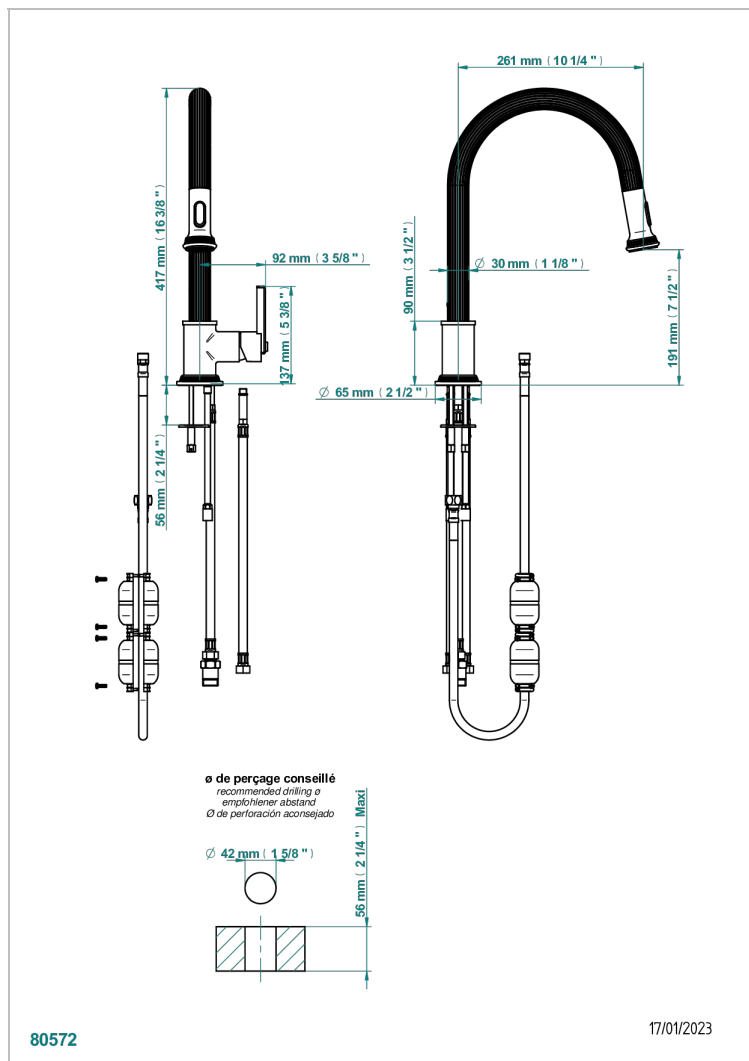

GRAND CENTRAL WHITE ONYX

U9R-6181D

Single lever sink mixer with swivel spout and pull-out spray

THG[®]
PARIS

特色

- Grand central White Onyx
- Single lever sink mixer with swivel spout and pull-out spray

可选饰面

PVD棕铜 - F33
PVD金色 - H52
PVD镍 - H55
Umber PVD - H66
哑光复古铜 - H07
哑光浅金 - F31

哑光金 - F07
哑光铬 - C02
哑光镍 - C01
复古镍 - H28
抛光金 (24K金) - F01
抛光铬 - A02

抛光镍 - B01
浅金 - F30
漆面铜 - D01