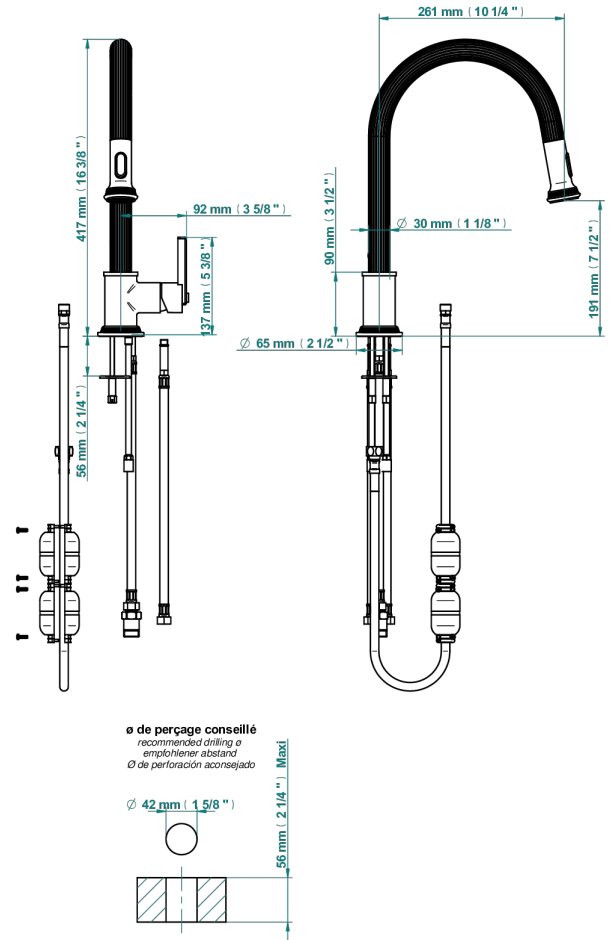

# GRAND CENTRAL BLACK ONYX WITH LEVER

U9N-6181D

Single lever sink mixer with swivel spout and pull-out spray

80571

17/01/2023

## CHARACTERISTIC

- Grand central Black Onyx with lever
- Single lever sink mixer with swivel spout and pull-out spray

## AVAILABLE FINITIONS

Antique nickel - H28  
Black ceram - D30  
Blush PVD - H62  
Brass color PVD - H49  
Brown bronze color PVD - F33  
Gold color PVD - H52

Graphite PVD - H64  
Lacquered light bronze - D01  
Matt Umber PVD - H67  
Matt blush PVD - H60  
Matt brass color PVD - H50  
Matt brown bronze color PVD - F34