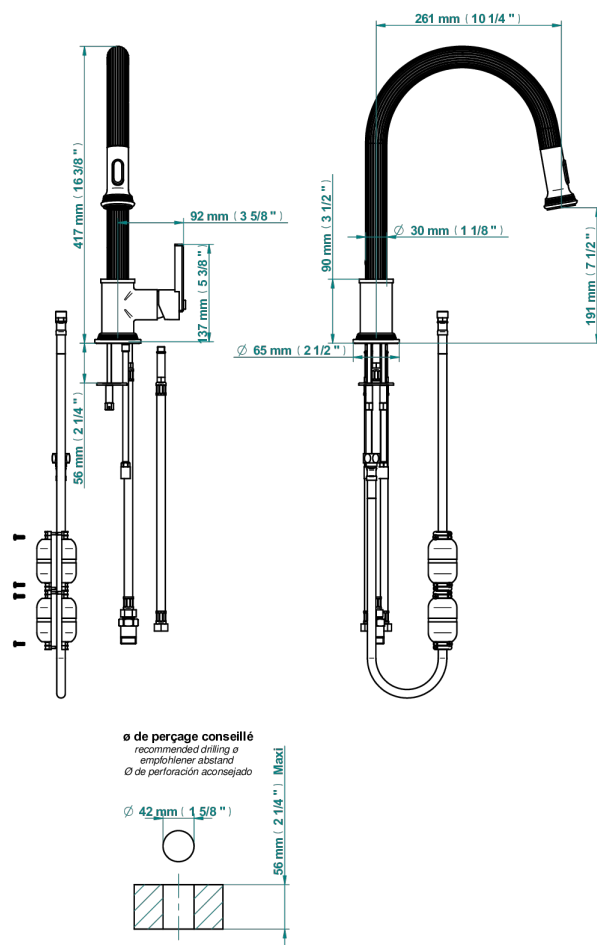

GRAND CENTRAL BLACK ONYX WITH LEVER

U9N-6181D

Single lever sink mixer with swivel spout and pull-out spray

80571

17/01/2023

CHARACTERISTIC

- Grand central Black Onyx with lever
- Single lever sink mixer with swivel spout and pull-out spray

AVAILABLE FINITIONS

Antique nickel - H28
 Black ceram - D30
 Blush PVD - H62
 Brass color PVD - H49
 Brown bronze color PVD - F33
 Gold color PVD - H52

Graphite PVD - H64
 Lacquered light bronze - D01
 Matt Umber PVD - H67
 Matt blush PVD - H60
 Matt brass color PVD - H50
 Matt brown bronze color PVD - F34