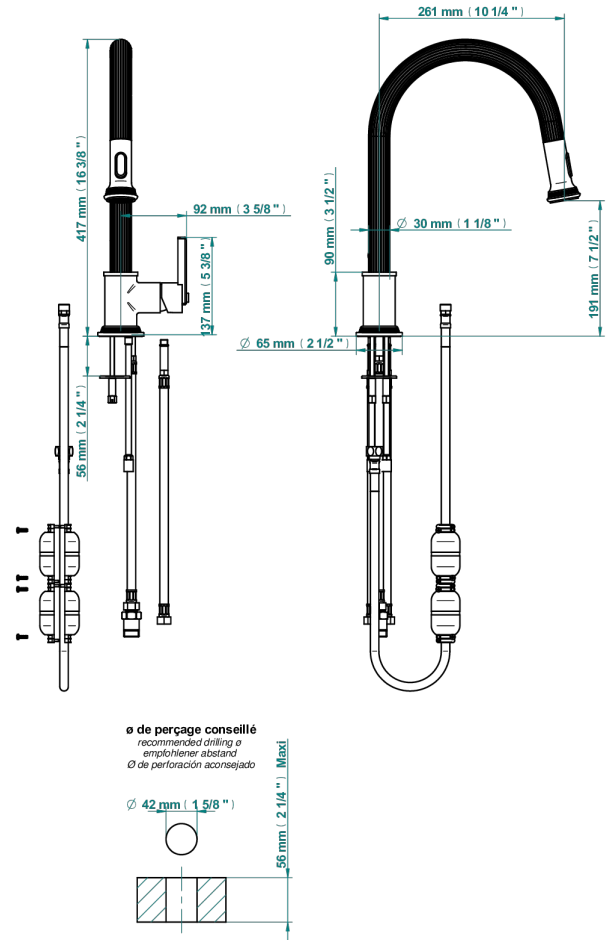

GRAND CENTRAL BLACK ONYX WITH LEVER

U9N-6181D

Single lever sink mixer with swivel spout and pull-out spray

80571

17/01/2023

CHARACTERISTIC

- Grand central Black Onyx with lever
- Single lever sink mixer with swivel spout and pull-out spray

AVAILABLE FINITIONS

Antique nickel - H28
 Black ceram - D30
 Blush PVD - H62
 Brass color PVD - H49
 Brown bronze color PVD - F33
 Gold color PVD - H52

Graphite PVD - H64
 Lacquered light bronze - D01
 Matt Umber PVD - H67
 Matt blush PVD - H60
 Matt brass color PVD - H50
 Matt brown bronze color PVD - F34