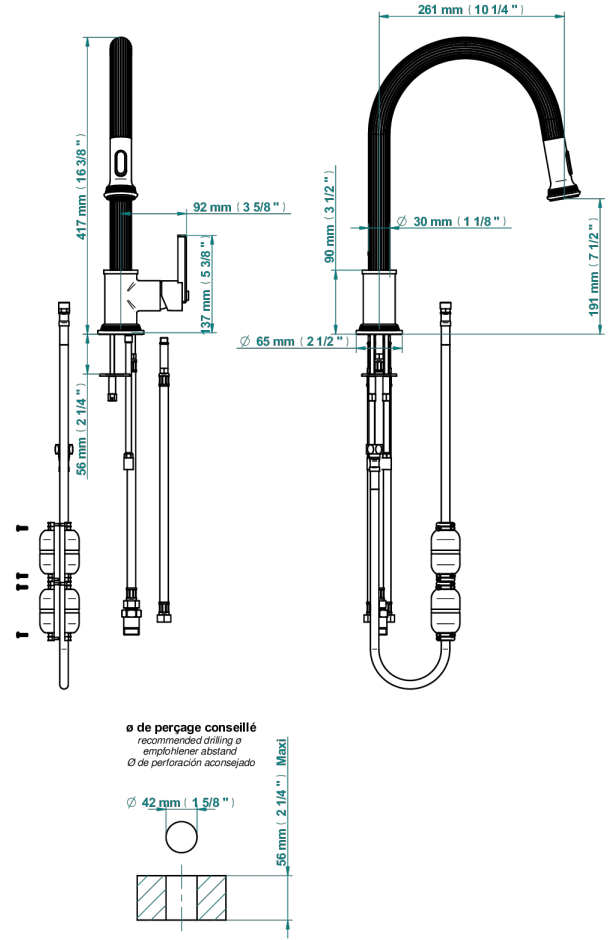

# GRAND CENTRAL BLACK ONYX WITH LEVER

U9N-6181D

Single lever sink mixer with swivel spout and pull-out spray

80571

17/01/2023

## 特色

- Grand central Black Onyx with lever
- Single lever sink mixer with swivel spout and pull-out spray

PVD棕铜 - F33  
PVD金色 - H52  
PVD镍 - H55  
Umber PVD - H66  
哑光复古铜 - H07  
哑光浅金 - F31

哑光金 - F07  
哑光铬 - C02  
哑光镍 - C01  
复古镍 - H28  
抛光金 (24K金) - F01  
抛光铬 - A02

抛光镍 - B01  
浅金 - F30  
漆面铜 - D01