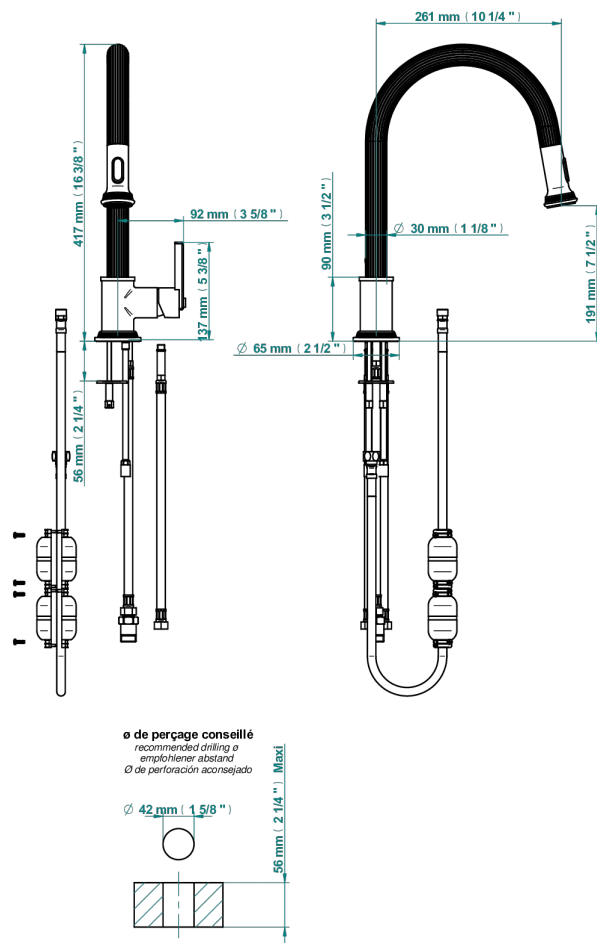

GRAND CENTRAL BLACK ONYX

U9M-6181D

Single lever sink mixer with swivel spout and pull-out spray

THG[®]
PARIS

80571

17/01/2023

CHARACTERISTIC

- Grand central Black Onyx
- Single lever sink mixer with swivel spout and pull-out spray

AVAILABLE FINITIONS

Antique nickel - H28
 Black ceram - D30
 Blush PVD - H62
 Brass color PVD - H49
 Brown bronze color PVD - F33
 Gold color PVD - H52

Graphite PVD - H64
 Lacquered light bronze - D01
 Matt Umber PVD - H67
 Matt blush PVD - H60
 Matt brass color PVD - H50
 Matt brown bronze color PVD - F34