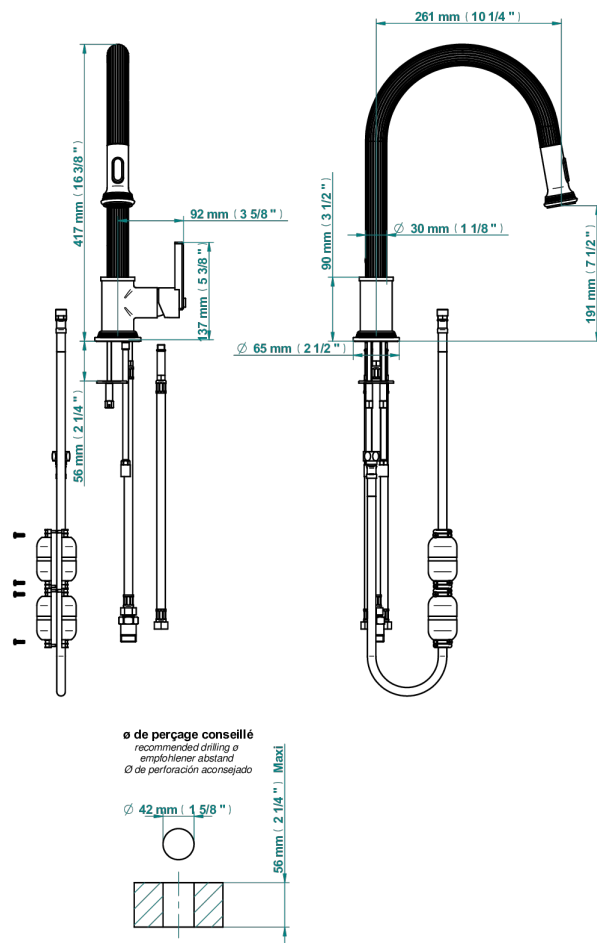

GRAND CENTRAL BLACK ONYX

U9M-6181D

Single lever sink mixer with swivel spout and pull-out spray

THG[®]
PARIS

80571

17/01/2023

CHARACTERISTIC

- Grand central Black Onyx
- Single lever sink mixer with swivel spout and pull-out spray

AVAILABLE FINITIONS

Antique nickel - H28
Black ceram - D30
Blush PVD - H62
Brass color PVD - H49
Brown bronze color PVD - F33
Gold color PVD - H52

Graphite PVD - H64
Lacquered light bronze - D01
Matt Umber PVD - H67
Matt blush PVD - H60
Matt brass color PVD - H50
Matt brown bronze color PVD - F34