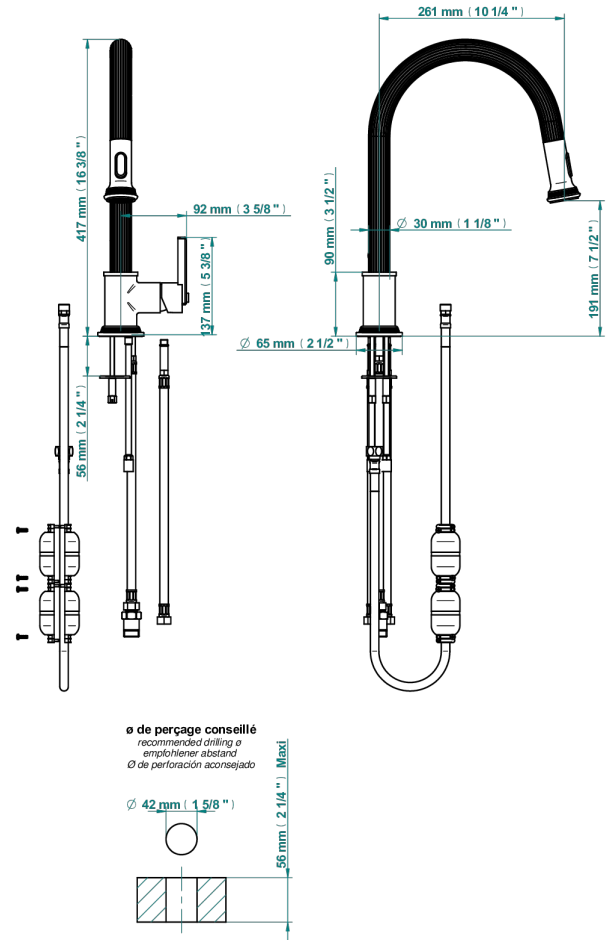

GRAND CENTRAL BLACK ONYX

U9M-6181D

Single lever sink mixer with swivel spout and pull-out spray

80571

17/01/2023

CHARACTERISTIC

- Grand central Black Onyx
- Single lever sink mixer with swivel spout and pull-out spray

AVAILABLE FINITIONS

Antique nickel - H28
Black ceram - D30
Blush PVD - H62
Brass color PVD - H49
Brown bronze color PVD - F33
Gold color PVD - H52

Graphite PVD - H64
Lacquered light bronze - D01
Matt Umber PVD - H67
Matt blush PVD - H60
Matt brass color PVD - H50
Matt brown bronze color PVD - F34