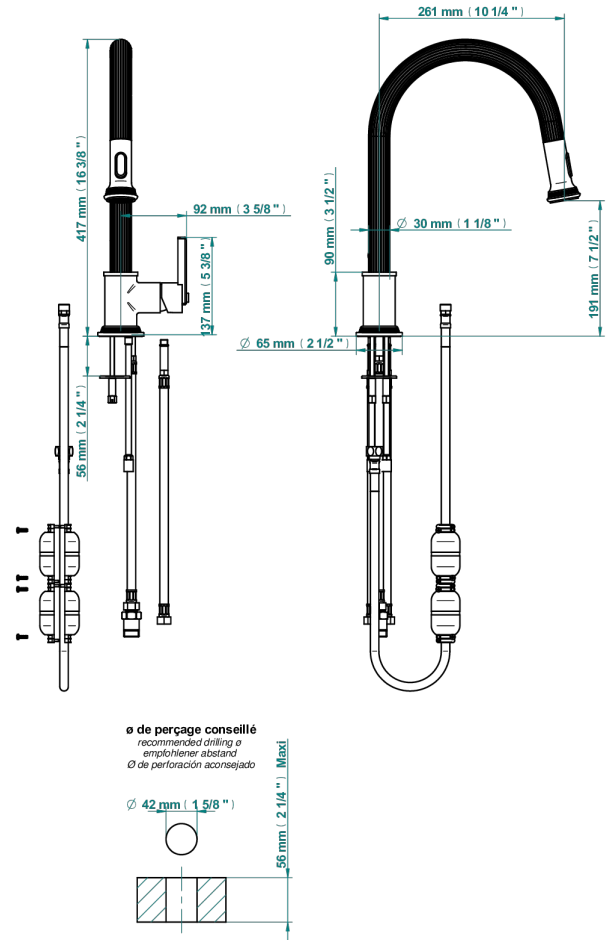

GRAND CENTRAL BLACK ONYX

U9M-6181D

Single lever sink mixer with swivel spout and pull-out spray

THG[®]
PARIS

80571

17/01/2023

特色

- Grand central Black Onyx
- Single lever sink mixer with swivel spout and pull-out spray

可选饰面

Black ceram - D30
Blush PVD - H62
Graphite PVD - H64
Matt Umber PVD - H67
Matt blush PVD - H60
Matt graphite PVD - H65

Natural smoked Brass - A13
PVD哑光棕铜 - F34
PVD哑光金 - H53
PVD哑光铜 - H50
PVD哑光镍 - H56
PVD抛光铜 - H49

PVD棕铜 - F33
PVD金色 - H52
PVD镍 - H55
Umber PVD - H66
哑光复古铜 - H07
哑光浅金 - F31

哑光金 - F07
哑光铬 - C02
哑光镍 - C01
复古镍 - H28
抛光金 (24K金) - F01
抛光铬 - A02

抛光镍 - B01
浅金 - F30
漆面铜 - D01