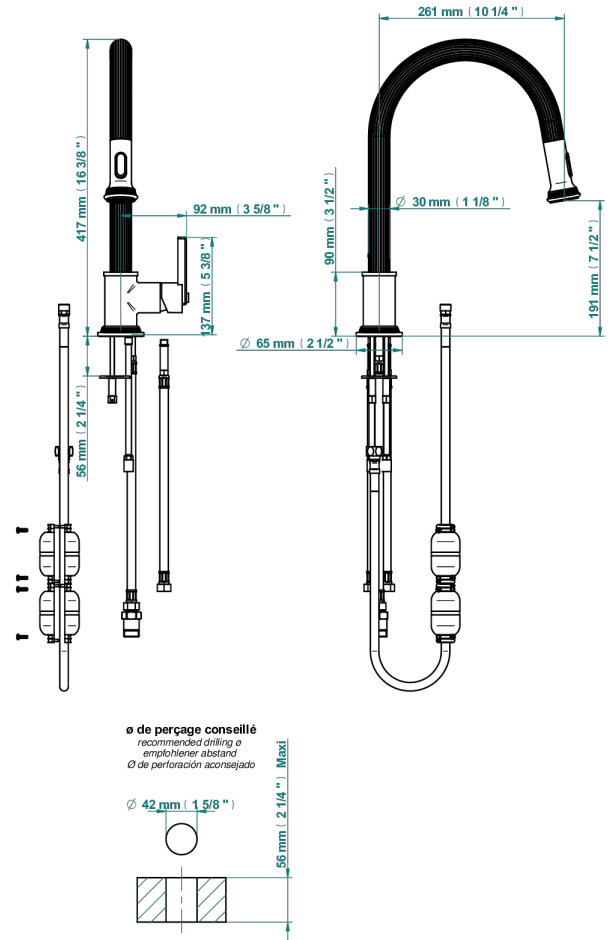

# GRAND CENTRAL METAL

U9K-6181D/US

Single hole pull out kitchen Faucet

80570

17/01/2023

## CHARACTERISTIC

- Grand central Metal
- Single hole pull out kitchen Faucet

Polished chrome with gold inlay - GA1  
Soft gold - F30  
Soft matt gold - F31  
Umber PVD - H66