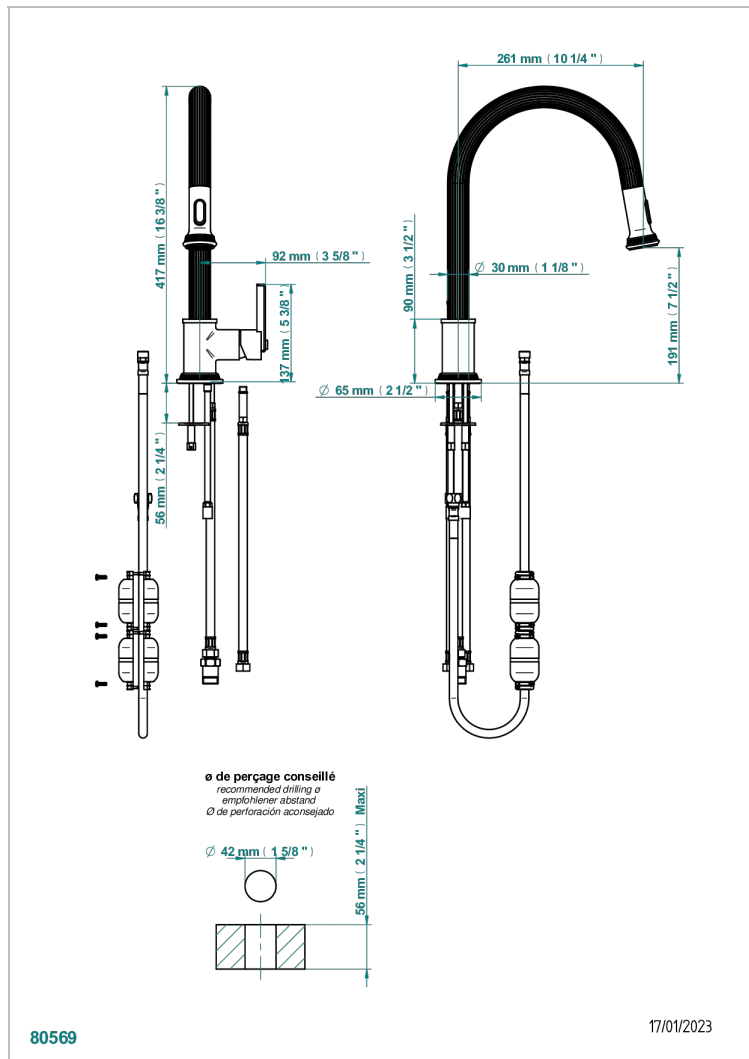

# GRAND CENTRAL METAL WITH LEVER

U9L-6181D

Single lever sink mixer with swivel spout and pull-out spray

## CHARACTERISTIC

- Grand central Metal with lever
- Single lever sink mixer with swivel spout and pull-out spray

## AVAILABLE FINITIONS

Antique nickel - H28  
 Black ceram - D30  
 Blush PVD - H62  
 Brass color PVD - H49  
 Brown bronze color PVD - F33  
 Gold color PVD - H52

Graphite PVD - H64  
 Lacquered light bronze - D01  
 Matt Umber PVD - H67  
 Matt blush PVD - H60  
 Matt brass color PVD - H50  
 Matt brown bronze color PVD - F34