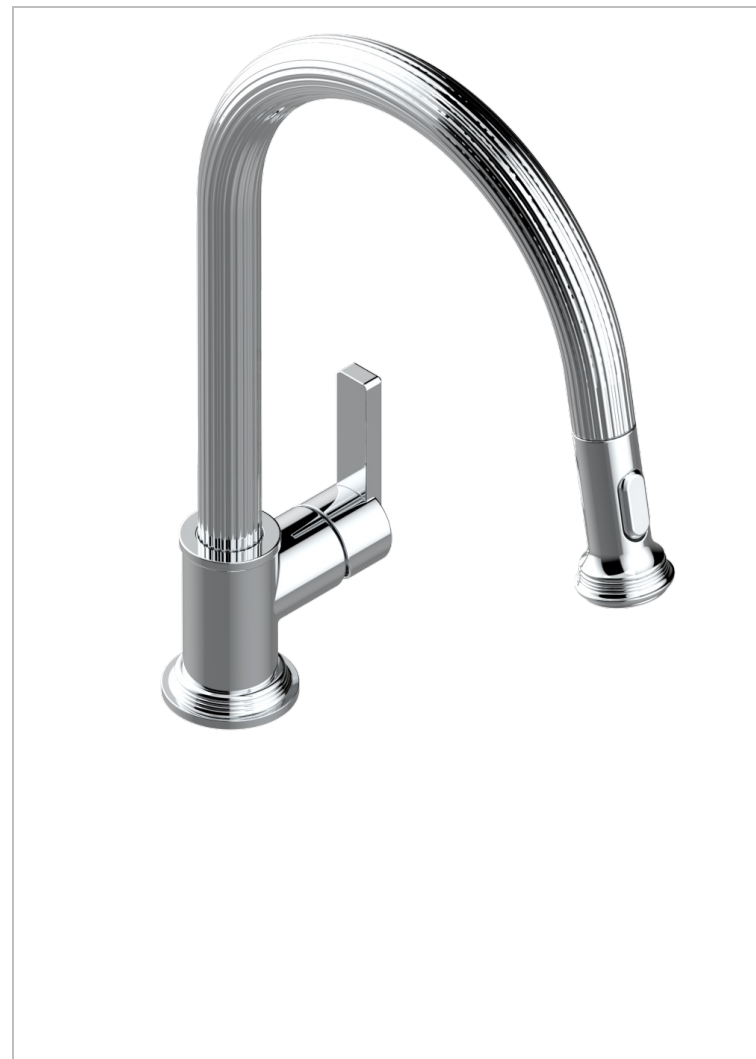

GRAND CENTRAL METAL WITH LEVER

U9L-6181D

Single lever sink mixer with swivel spout and pull-out spray

CHARACTERISTIC

- Grand central Metal with lever
- Single lever sink mixer with swivel spout and pull-out spray

AVAILABLE FINITIONS

Antique nickel - H28
Black ceram - D30
Blush PVD - H62
Brass color PVD - H49
Brown bronze color PVD - F33
Gold color PVD - H52

Graphite PVD - H64
Lacquered light bronze - D01
Matt Umber PVD - H67
Matt blush PVD - H60
Matt brass color PVD - H50
Matt brown bronze color PVD - F34

Soft gold - F30
Soft matt gold - F31
Umber PVD - H66
Varnished matt antique red copper (color finish) - H07