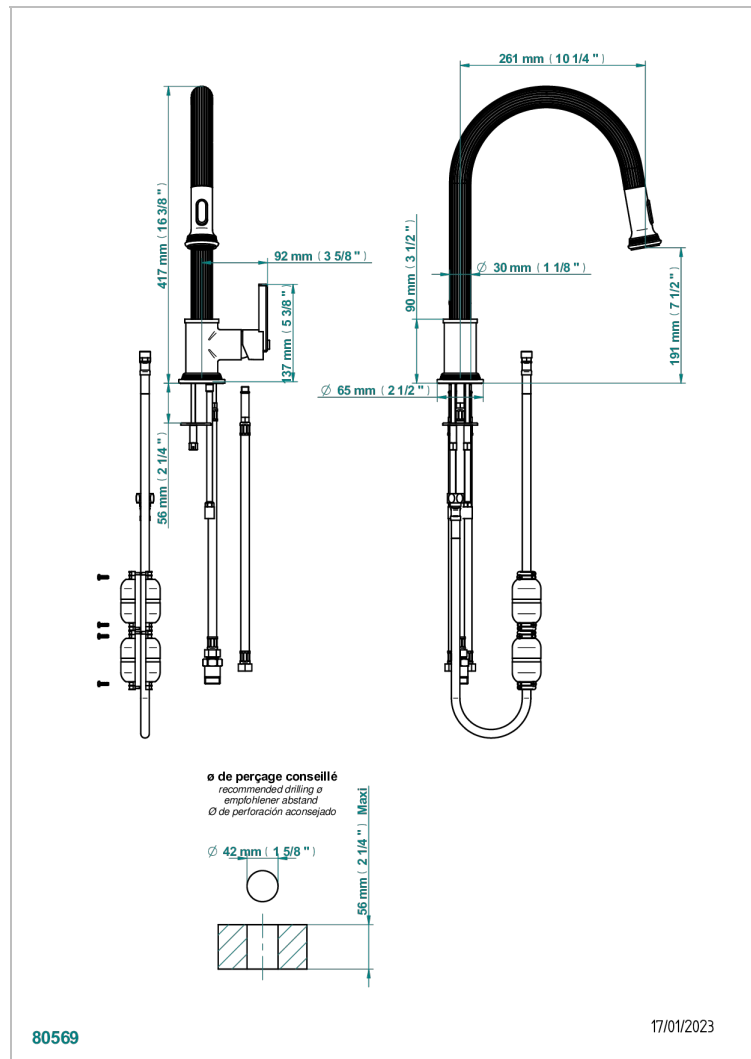

GRAND CENTRAL METAL WITH LEVER

U9L-6181D

Single lever sink mixer with swivel spout and pull-out spray

CHARACTERISTIC

- Grand central Metal with lever
- Single lever sink mixer with swivel spout and pull-out spray

AVAILABLE FINITIONS

Antique nickel - H28
Black ceram - D30
Blush PVD - H62
Brass color PVD - H49
Brown bronze color PVD - F33
Gold color PVD - H52

Graphite PVD - H64
Lacquered light bronze - D01
Matt Umber PVD - H67
Matt blush PVD - H60
Matt brass color PVD - H50
Matt brown bronze color PVD - F34