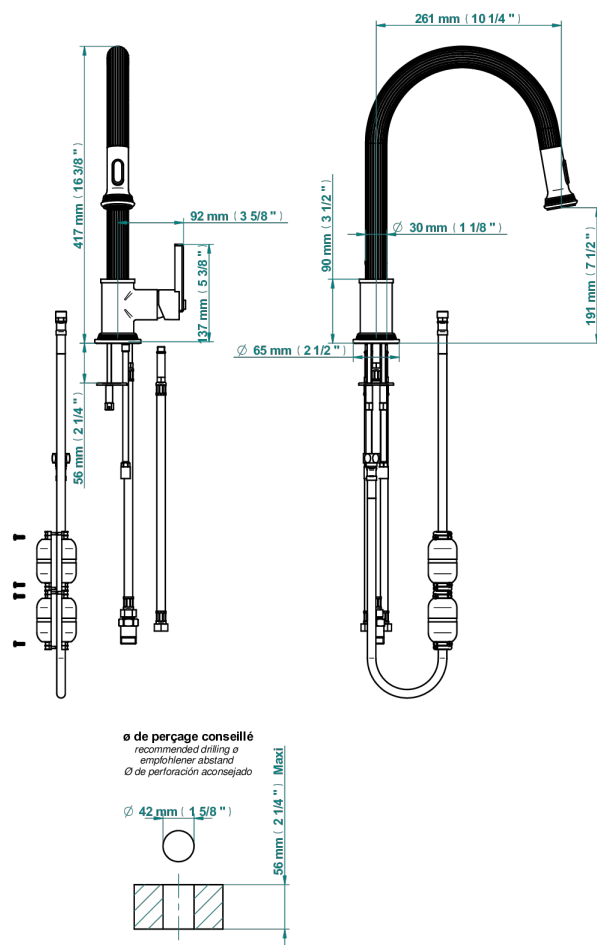

GRAND CENTRAL METAL WITH LEVER

U9L-6181D

Single lever sink mixer with swivel spout and pull-out spray

THG[®]
PARIS

80569

17/01/2023

CHARACTERISTIC

- Grand central Metal with lever
- Single lever sink mixer with swivel spout and pull-out spray

AVAILABLE FINITIONS

Antique nickel - H28
Black ceram - D30
Blush PVD - H62
Brass color PVD - H49
Brown bronze color PVD - F33
Gold color PVD - H52

Graphite PVD - H64
Lacquered light bronze - D01
Matt Umber PVD - H67
Matt blush PVD - H60
Matt brass color PVD - H50
Matt brown bronze color PVD - F34